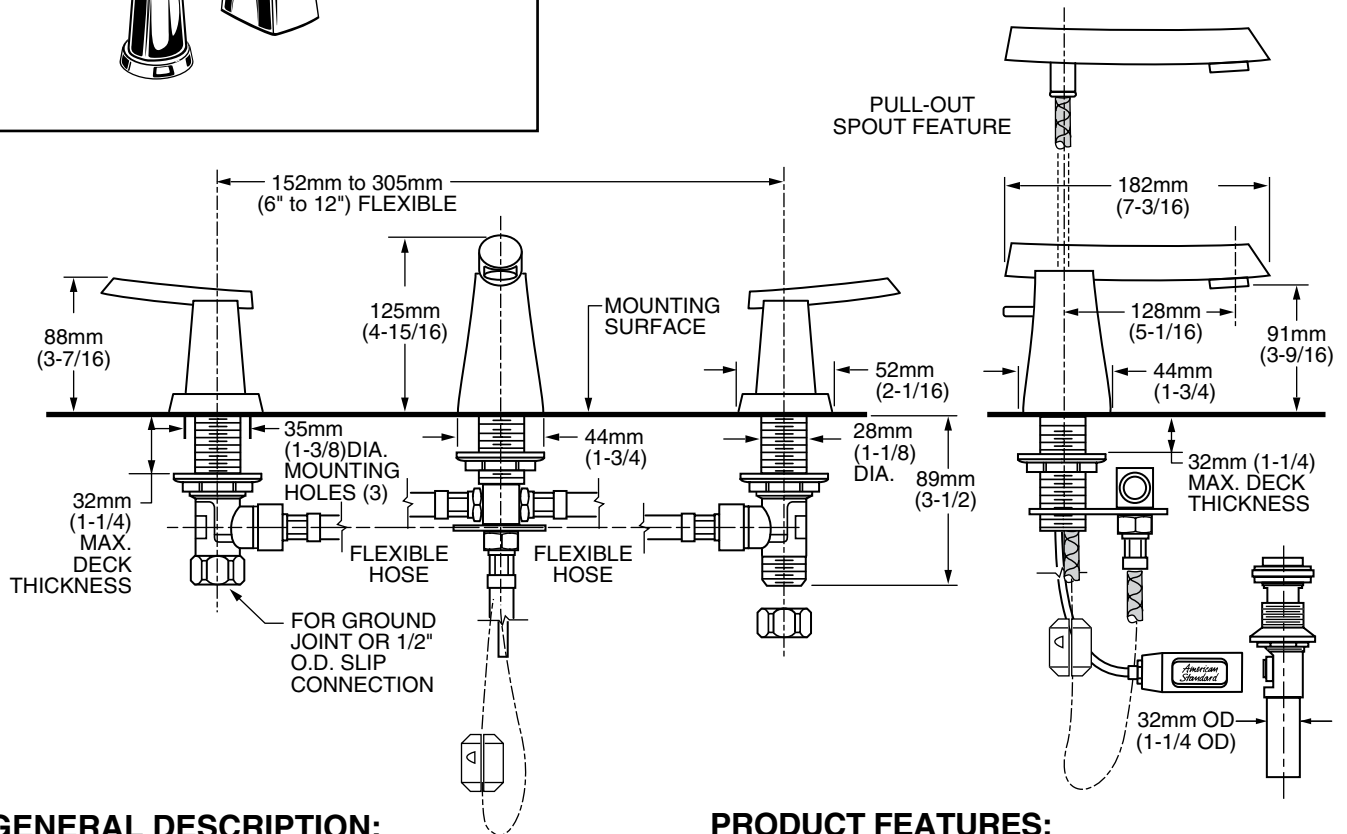

MODEL NUMBER:

- **7010.801 Widespread Lavatory with Pull-Out Spout**
Metal Speed Connect® Pop-up drain.
Metal Lever handles.

GENERAL DESCRIPTION:

Cast brass valve bodies with flexible hose connections for 6" to 12" (152mm to 305mm) installations. 1/4 turn washerless ceramic disc valve cartridges. Metal spout body with brass pull-out spout (can be locked to spout base if desired). Hose is 1250mm (4') long with 625mm (2') reach. Two integral check valves. One-half inch male inlet shanks with brass coupling nuts. 20" (500mm) long flexible stainless steel drain cable is pre-assembled to faucet body. Metal Speed Connect® drain body with 1-1/4 inch (32mm) tail piece. 1.5 gpm/5.7L/min. maximum flow rate.

SUGGESTED SPECIFICATION:

Two handle widespread lavatory faucet shall feature a pull-out spout with two check valves and cast brass valve bodies with flexible hose connections for 6" to 12" installations. Shall also feature 1/4 turn washerless ceramic disc valve cartridges. Shall also feature a metal drain body with stainless steel cable actuation. Fitting shall be American Standard Model #7010.801.____.

CODES AND STANDARDS

These products meet or exceed the following codes and standards:

- ANSI A117.1**
- ASME A112.18.1**
- CSA B 125**
- NSF 61/Section 9**

Product Number	Description	Finish Options	
		Polished Chrome	PVD Stainless Steel
		002	075
7010.801	Lavatory faucet with Metal Speed Connect® Pop-up drain. Metal Lever handles.		