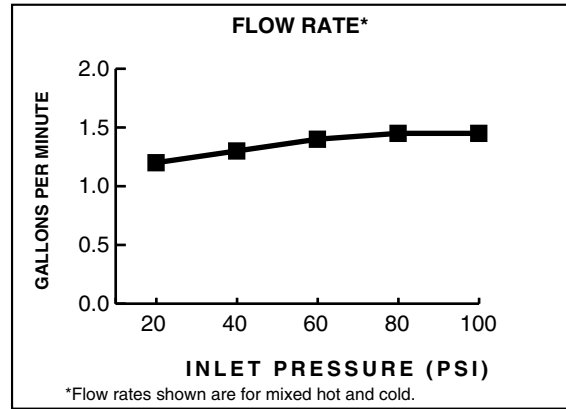

CODES AND STANDARDS

These products meet or exceed the following codes and standards:

- **ANSI A117.1**
- **ASME A112.18.1**
- **CSA B 125**
- **NSF 61/Section 9**

Product Number	Description	Finish Options	
		Polished Chrome	PVD Stainless Steel
		002	075
7010.801	Lavatory faucet with Metal Speed Connect® Pop-up drain. Metal Lever handles.		

Meets the American Disabilities Act Guidelines and **ANSI A117.1** Requirements for the physically challenged.