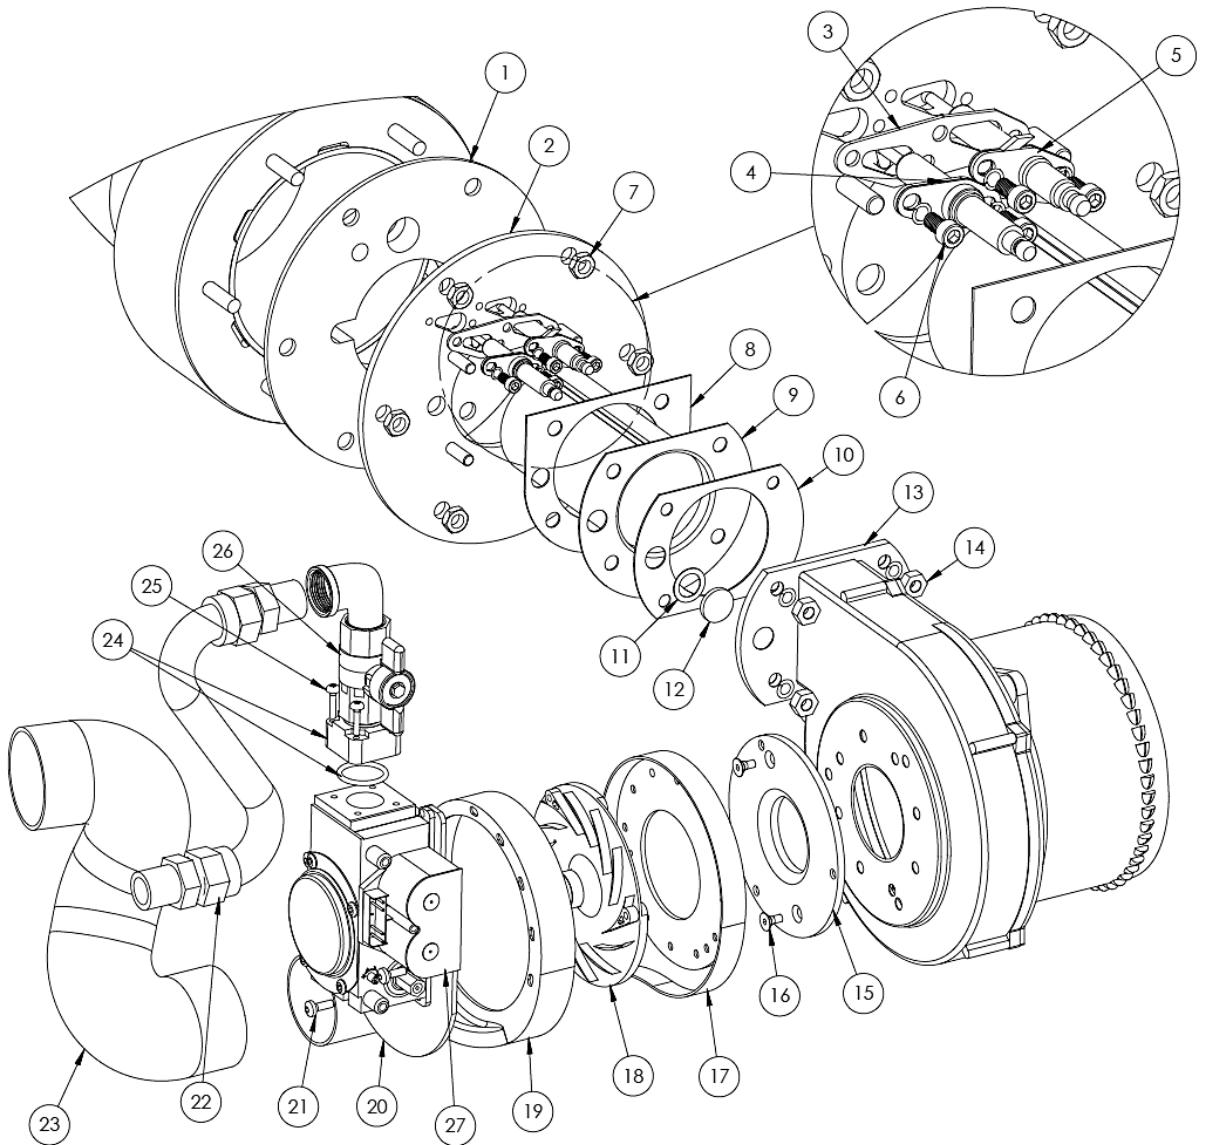

LP-179-J
11/30/10

Figure 25 – LP-179-J

Item #	Description	Replacement Part #	Item #	Description	Replacement Part #
1	GASKET - MOUNTING PLATE	7100P-139	15	ADAPTER PLATE	7250P-644
2	MOUNTING PLATE	7100P-007	16	FLAT HEAD SCREW - ADAPTER PLATE	7100P-045
3	GASKET - PROBES	7100P-155	17	AIR INTAKE ADAPTER - BLOWER SIDE	7500P-185
4	FLAME RECTIFICATION PROBE (w/GASKET)	7100P-082	18	SWIRL PLATE - BLACK (100/130 BTU)	7100P-042
5	IGNITOR ELECTRODE (w/GASKET)	7100P-094		SWIRL PLATE - WHITE (160/199 BTU)	7500P-092
6	10-32 X 3/8 SCREWS/#10 LOCK WASHERS	N/A	19	AIR INTAKE ADAPTER - VALVE SIDE	7500P-184
7	NUTS - 5/16-18	N/A	20	GAS VALVE (100/130 BTU)	7000P-862
8	GASKET - BURNER MOUNTING FLANGE	7100P-152		GAS VALVE (160/199 BTU)	7000P-863
9	BURNER - 100-130K BTU	7100P-096	21	SCREWS - GAS VALVE	7100P-046
	BURNER - 160-199K BTU	7100P-095	22	1/2" FLARE X 1/2" NPT FLEX HOSE	7100P-140
10	GASKET - BURNER OUTLET	7000P-361	23	TUBE - AIR INLET	7500P-189
11	GASKET - SIGHT GLASS	7100P-105	24	GAS VALVE ADAPTER (w/O-RING)	7250P-454
12	SIGHT GLASS	G2000	25	SCREWS - M4 X 20MM GAS VALVE ADAPTER	7250P-717
13	COMBUSTION BLOWER (w/GASKET, SIGHT GLASS)	7100P-015	26	GAS SHUT-OFF VALVE	7250P-140
14	1/4-20 BRASS NUTS/1/4 LOCK WASHERS	7100P-268	27	24VAC GAS VALVE COIL ONLY - GREY	7350P-624

Figure 26 – LP-179-H