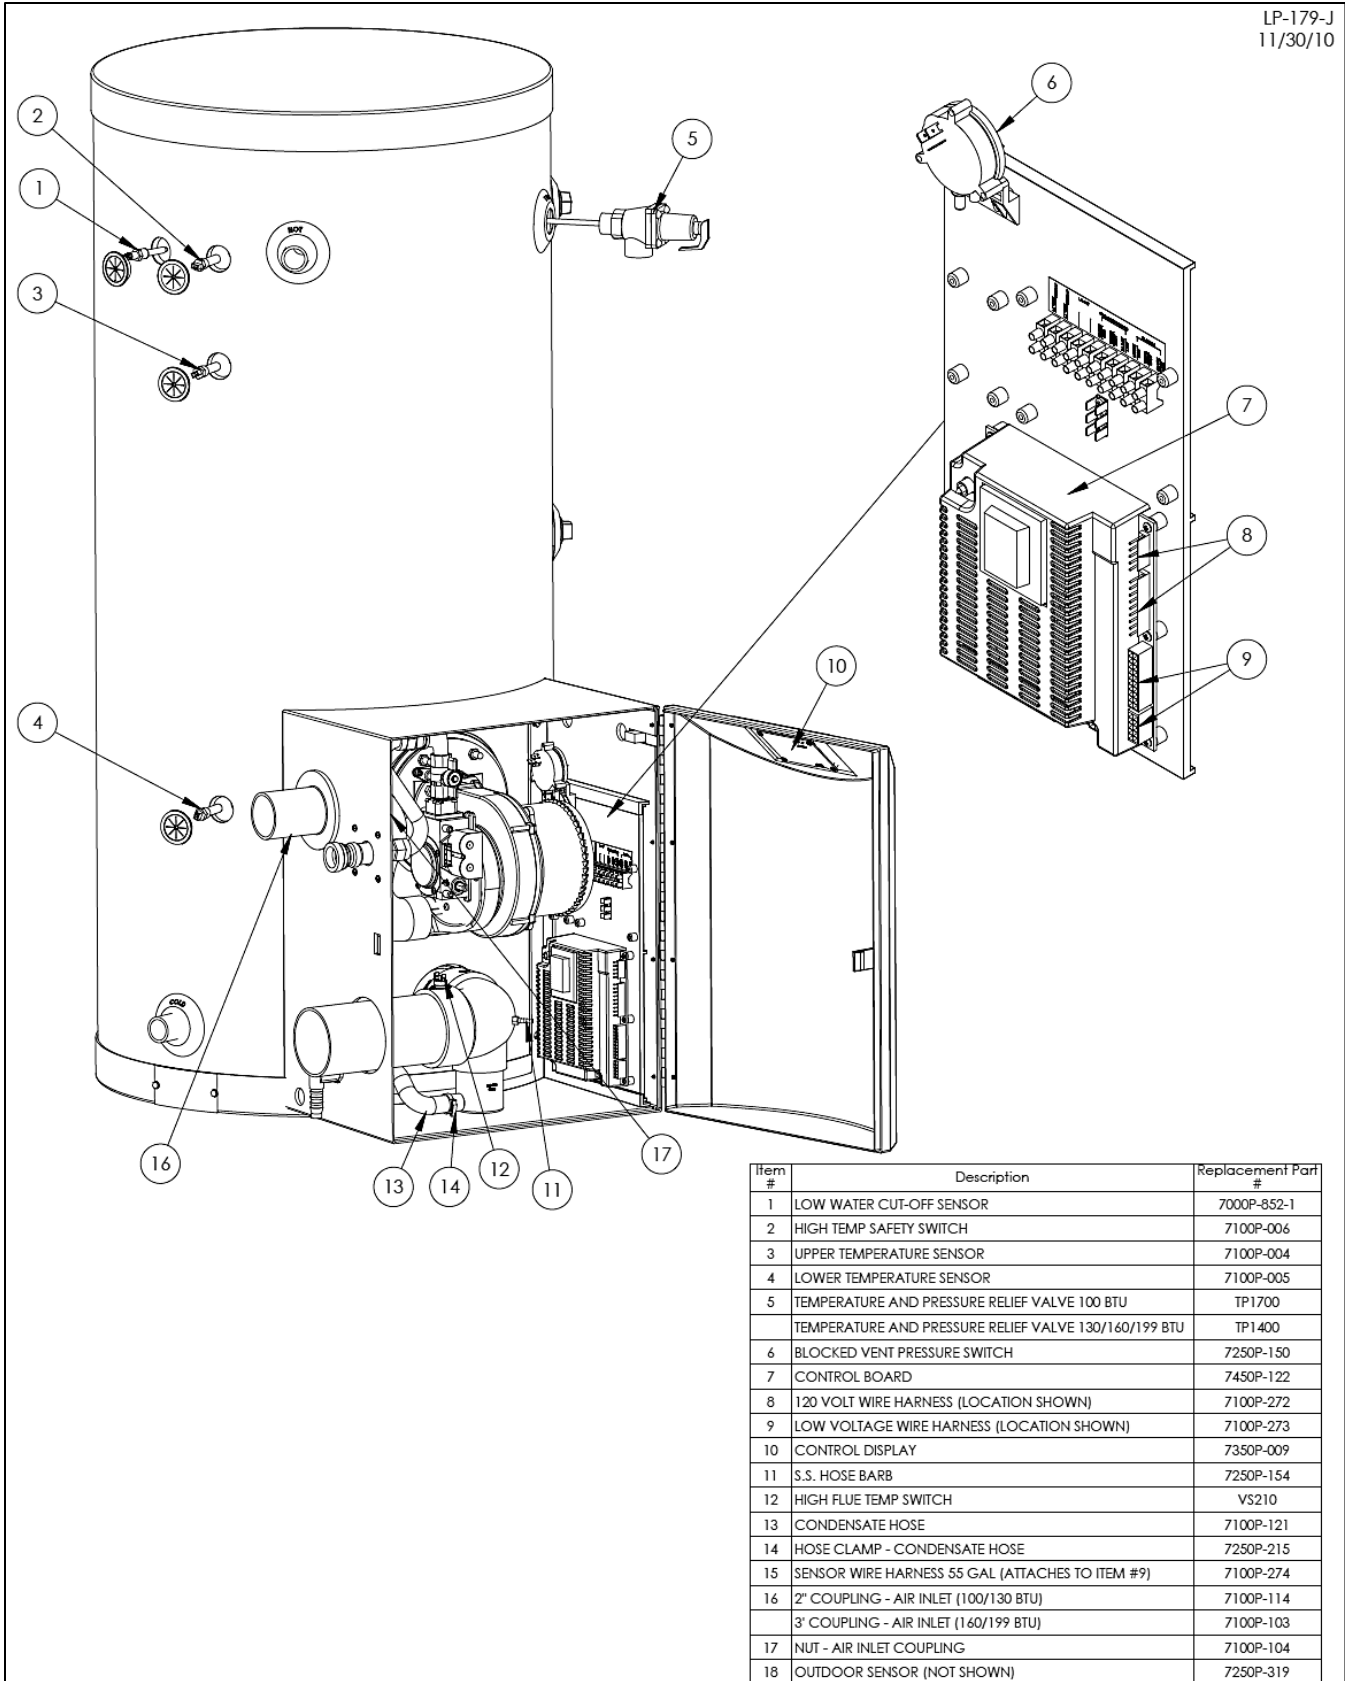

LP-179-J
11/30/10

Figure 25 – LP-179-J

Item #	Description	Replacement Part #	Item #	Description	Replacement Part #
1	GASKET - MOUNTING PLATE	7100P-139	15	ADAPTER PLATE	7250P-644
2	MOUNTING PLATE	7100P-007	16	FLAT HEAD SCREW - ADAPTER PLATE	7100P-045
3	GASKET - PROBES	7100P-155	17	AIR INTAKE ADAPTER - BLOWER SIDE	7500P-185
4	FLAME RECTIFICATION PROBE (w/GASKET)	7100P-082	18	SWIRL PLATE - BLACK (100/130 BTU)	7100P-042
5	IGNITOR ELECTRODE (w/GASKET)	7100P-094		SWIRL PLATE - WHITE (160/199 BTU)	7500P-092
6	10-32 X 3/8 SCREWS/#10 LOCK WASHERS	N/A	19	AIR INTAKE ADAPTER - VALVE SIDE	7500P-184
7	NUTS - 5/16-18	N/A	20	GAS VALVE (100/130 BTU)	7000P-862
8	GASKET - BURNER MOUNTING FLANGE	7100P-152		GAS VALVE (160/199 BTU)	7000P-863
9	BURNER - 100-130K BTU	7100P-096	21	SCREWS - GAS VALVE	7100P-046
	BURNER - 160-199K BTU	7100P-095	22	1/2" FLARE X 1/2" NPT FLEX HOSE	7100P-140
10	GASKET - BURNER OUTLET	7000P-361	23	TUBE - AIR INLET	7500P-189
11	GASKET - SIGHT GLASS	7100P-105	24	GAS VALVE ADAPTER (w/O-RING)	7250P-454
12	SIGHT GLASS	G2000	25	SCREWS - M4 X 20MM GAS VALVE ADAPTER	7250P-717
13	COMBUSTION BLOWER (w/GASKET, SIGHT GLASS)	7100P-015	26	GAS SHUT-OFF VALVE	7250P-140
14	1/4-20 BRASS NUTS/1/4 LOCK WASHERS	7100P-268	27	24VAC GAS VALVE COIL ONLY - GREY	7350P-624

Figure 26 – LP-179-H