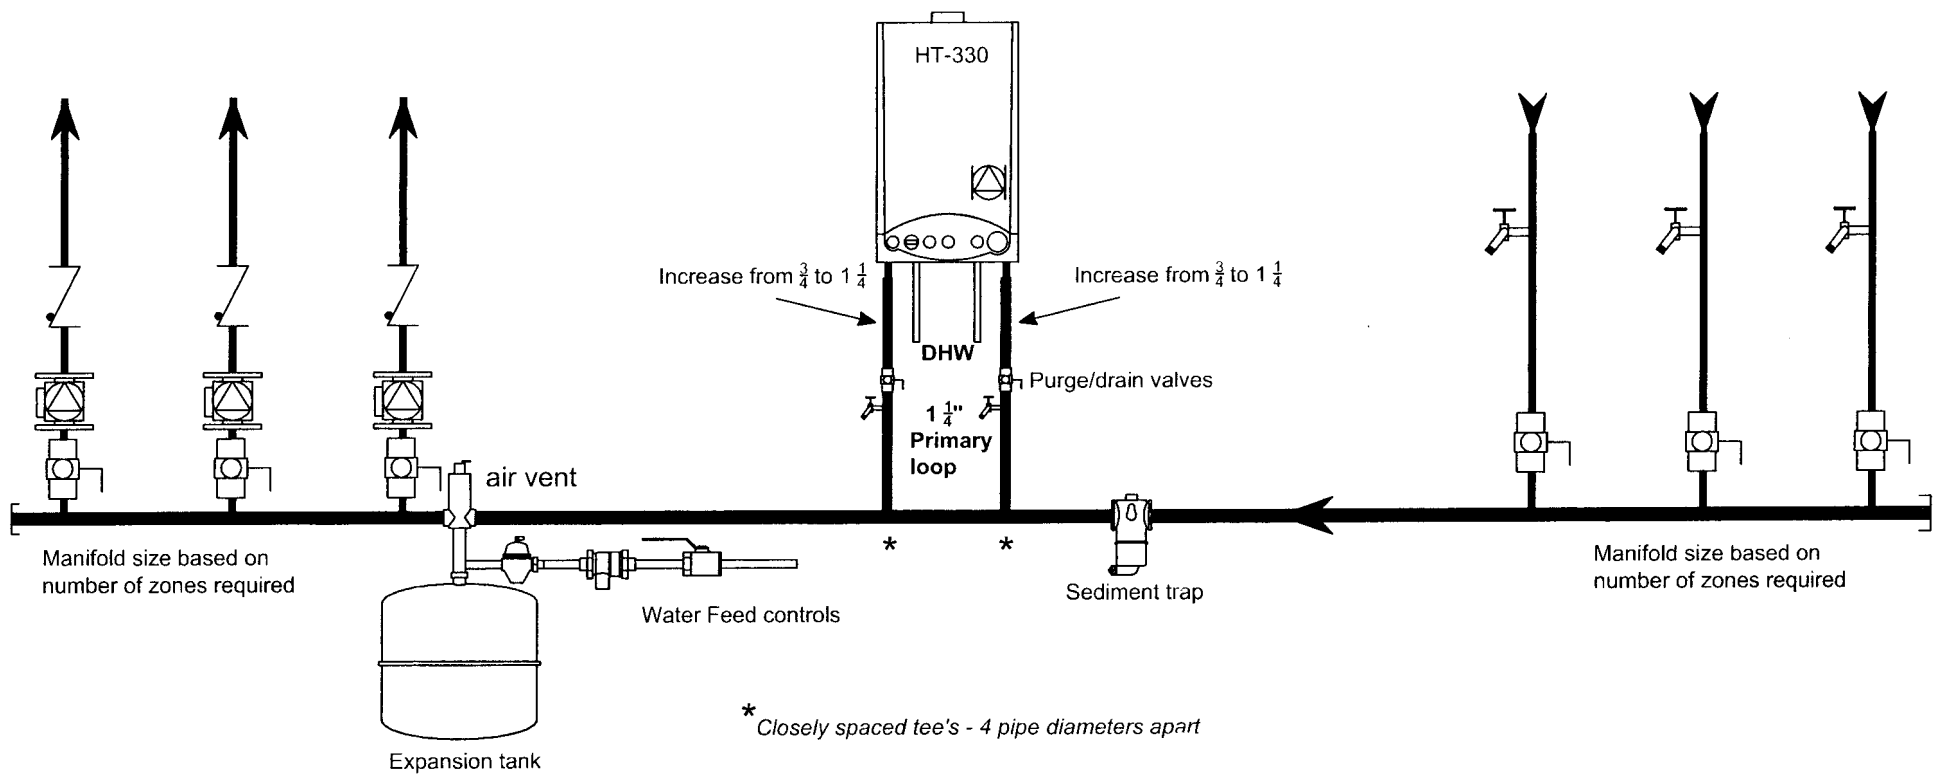

Mascot 330 -Hydronic piping -Heating zones piped with Zone pumps

NOTE: Expansion tank required only if system volume is over 24 gallons