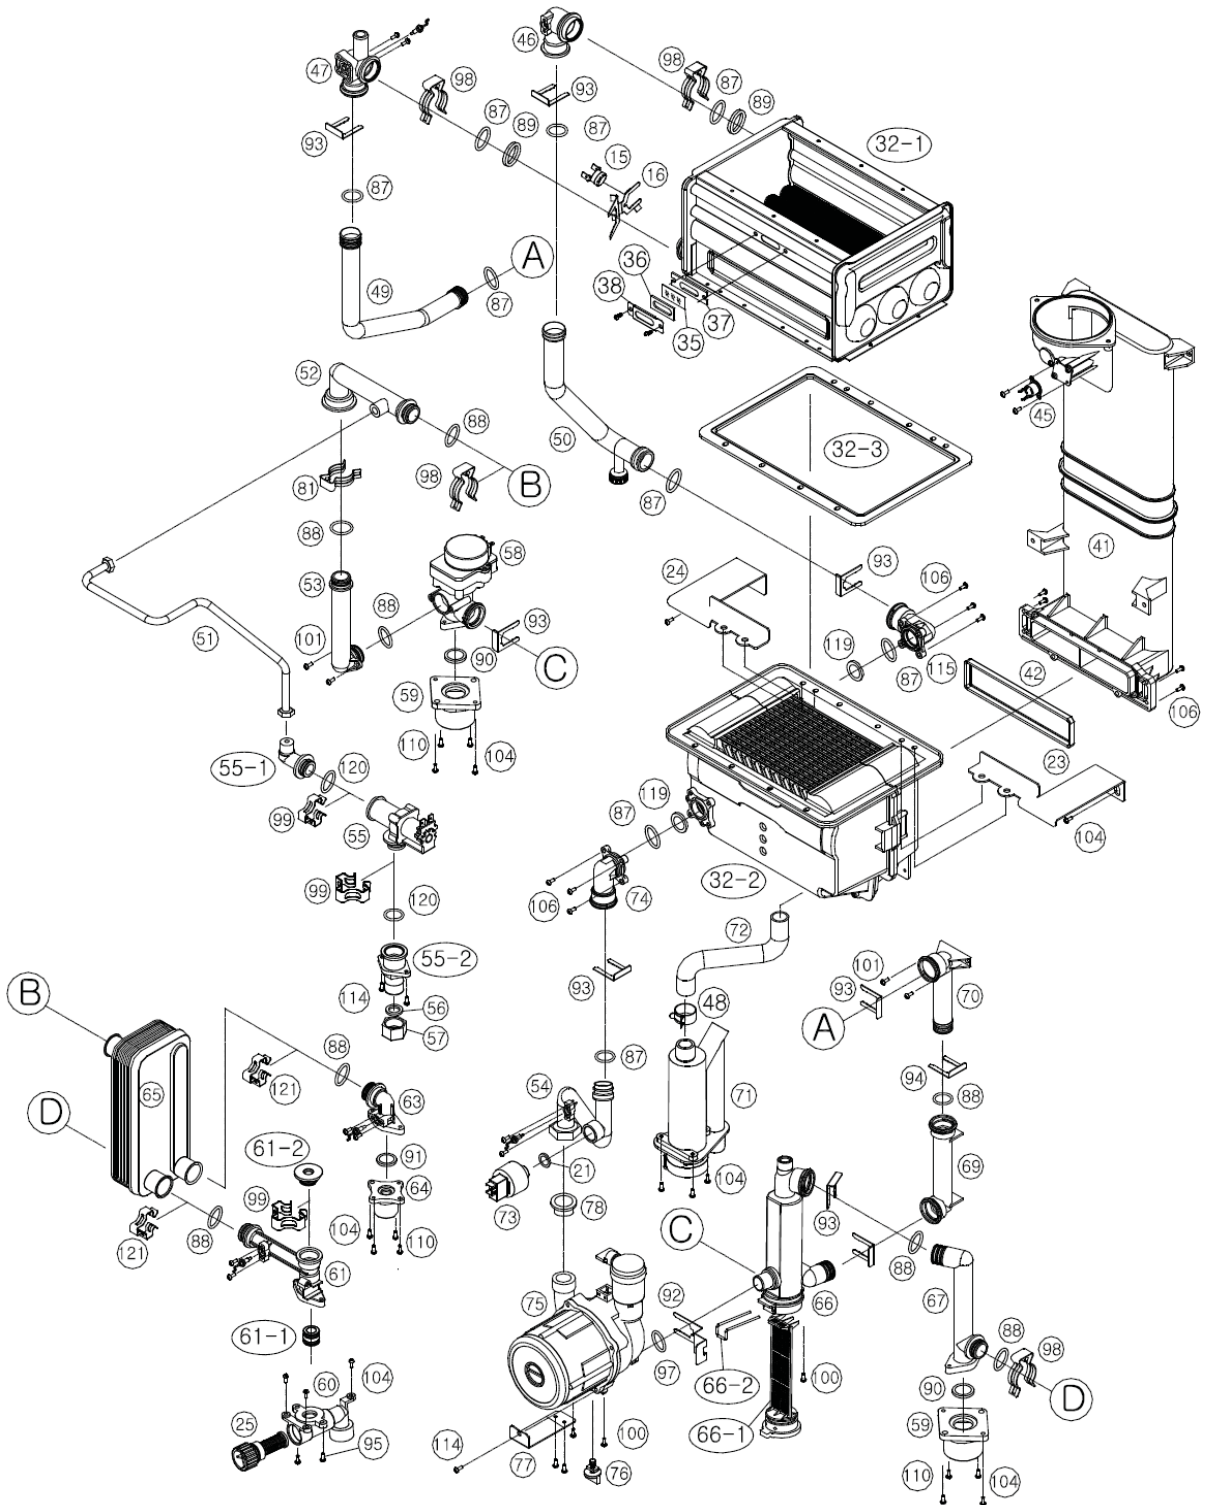

9.3. Water Way Disassemble

NO	Description	Navien Part No.	Remark
15	High Limit Switch	BH1401022A	
16	High Limit Switch Bracket	BH2501541A	
21	WPS Packing	BH2406054A	
23	H/E Bracket R	BH2501704B	
24	H/E Bracket L	BH2501703B	
25	Inlet Water Filter	BH1303013A	
32	Heat Exchanger Ass'y	BBM20341007	180
		BBM20341008	210/240
41	Exhaust Duct	BH2544007D	
42	Exhaust Duct Packing	BH2406050A	
45	Exhaust Limit Switch	BH1401031A	
46	Primary H/E Inlet Adapter	BH2501558A	
47	Primary H/E Outlet Adapter	BH2507602A	
49	H/E Outlet Pipe	BH2507556A	180
		BH2507555A	210/240
50	H/E Middle Pipe	BH2507531A	
51	Auto Feeder Pipe	BH2507552A	
52	SPH Inlet Pipe 1	BH2507367B	
53	SPH Inlet Pipe 2	BH2507366B	
54	H/E Inlet Pipe	BH2507554A	180
		BH2507553A	210/240
55	Auto Feeder Valve	BH0904011A	
56	Auto Feeder Packing	BH2406063A	
57	Auto Feeder Cover	BH0712006A	
58	3-Way Valve	AAVC9EX00009A	
59	S/H Return Adapter	BH2507551A	
60	DHW Inlet Adapter	BH2507560C	
61	DHW Flow Sensor	AASS9EXFS002B	
63	DHW Outlet Pipe Ass'y	BH2507590A	
64	DHW Outlet Adapter	BH2507558A	
65	DHW Heat Exchanger	PAS30KHE_005	180
		PAS40KHE_003	210/240
66	S/H Strainer	BH1301020C	
67	S/H Return Pipe	BH2507550A	
69	S/H Pipe 2	BH2507372B	
70	S/H Pipe 1	BH2507373A	
71	Siphon	BH2501442C	
72	Siphon Hose	BH2204047A