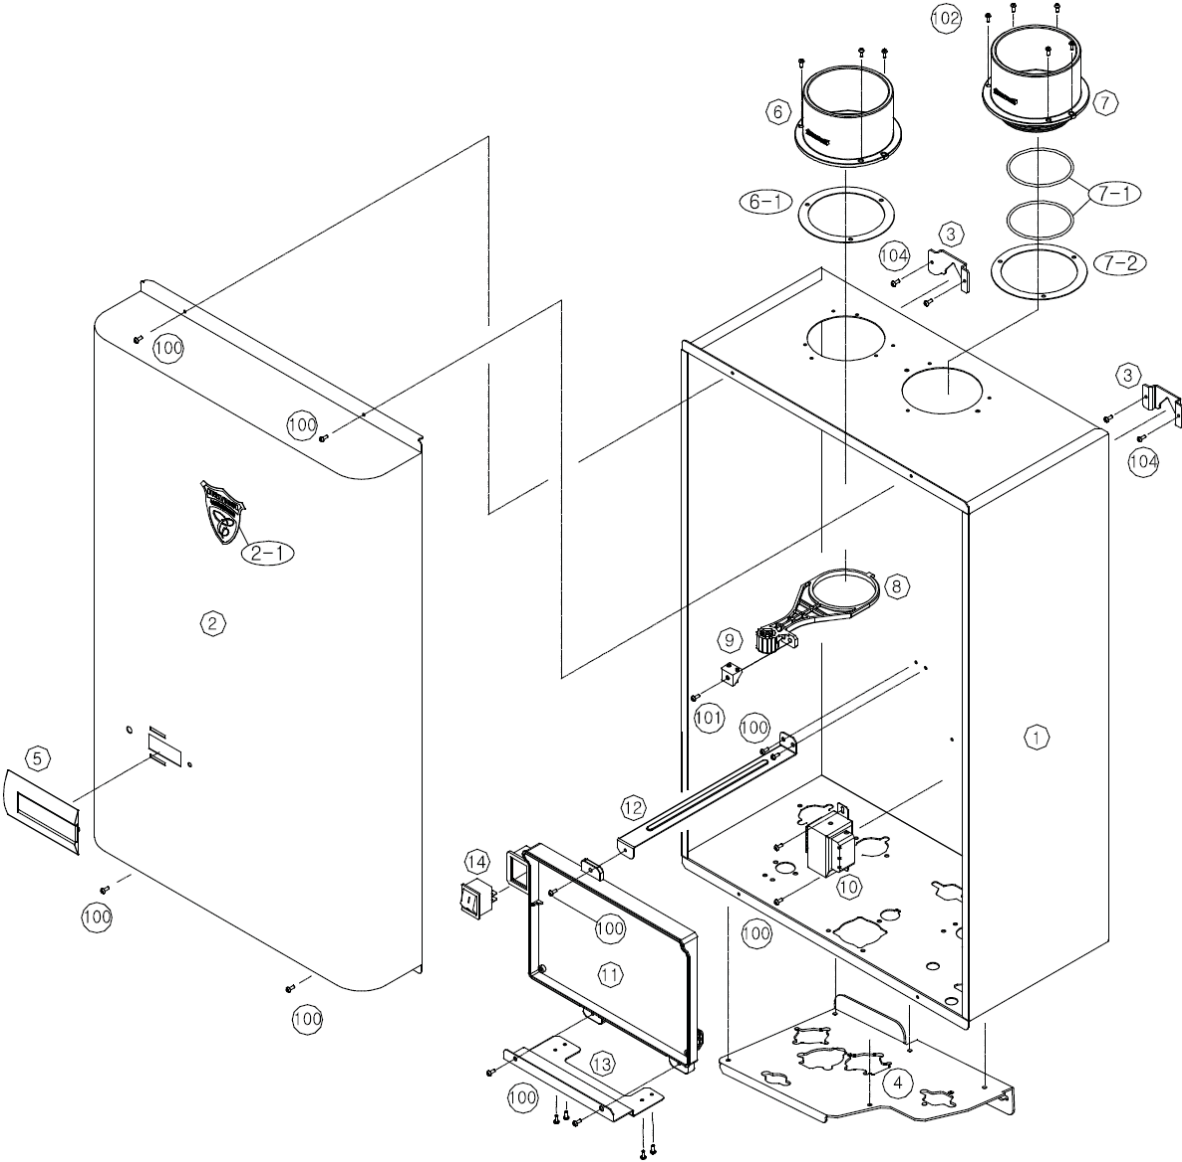

9. Components Diagram and Part List

9.1. Case Disassemble

NO	Description	Navien Part No.	Remark
1	Case	BBK05011089	
2	Cover	BBR15012136	
2-1	Emblem	BH2603008A	
3	Case Upper Bracket	BH2505277A	
4	Case Lower Bracket	BBK05197001	
5	Deco	BH2602012A	Pressure Indicator
6	Intake Air Duct Ass'y	BH2505400B	
6-1	Intake Air Duck Packing	-	No.6 Ass'y
7	Exhaust Pipe Ass'y	BH2505401B	
7-1	Exhaust Pipe O-Ring	-	No.7 Ass'y
7-2	Exhaust Pipe Packing	-	No.7 Ass'y
8	Intake Air Filter	BH2505416A	
9	Intake Air Filter Support	BH2505417A	
10	Transformer	BH1205011C	
11	PCB Board	NACR1GS32301	
12	PCB Board Bracket(Upper)	BH2505413A	
13	PCB Board Bracket(Lower)	BH2505414A	
14	Power Switch	BH1426002A	
100	Screw D4 x 8L	BH1705007A	
101	Bolt M4 x 16L	BH1603009A	
102	Screw D4 x 12L	BH1612005A	
104	Bolt D4 x 10L (STS)	BH1611006A	