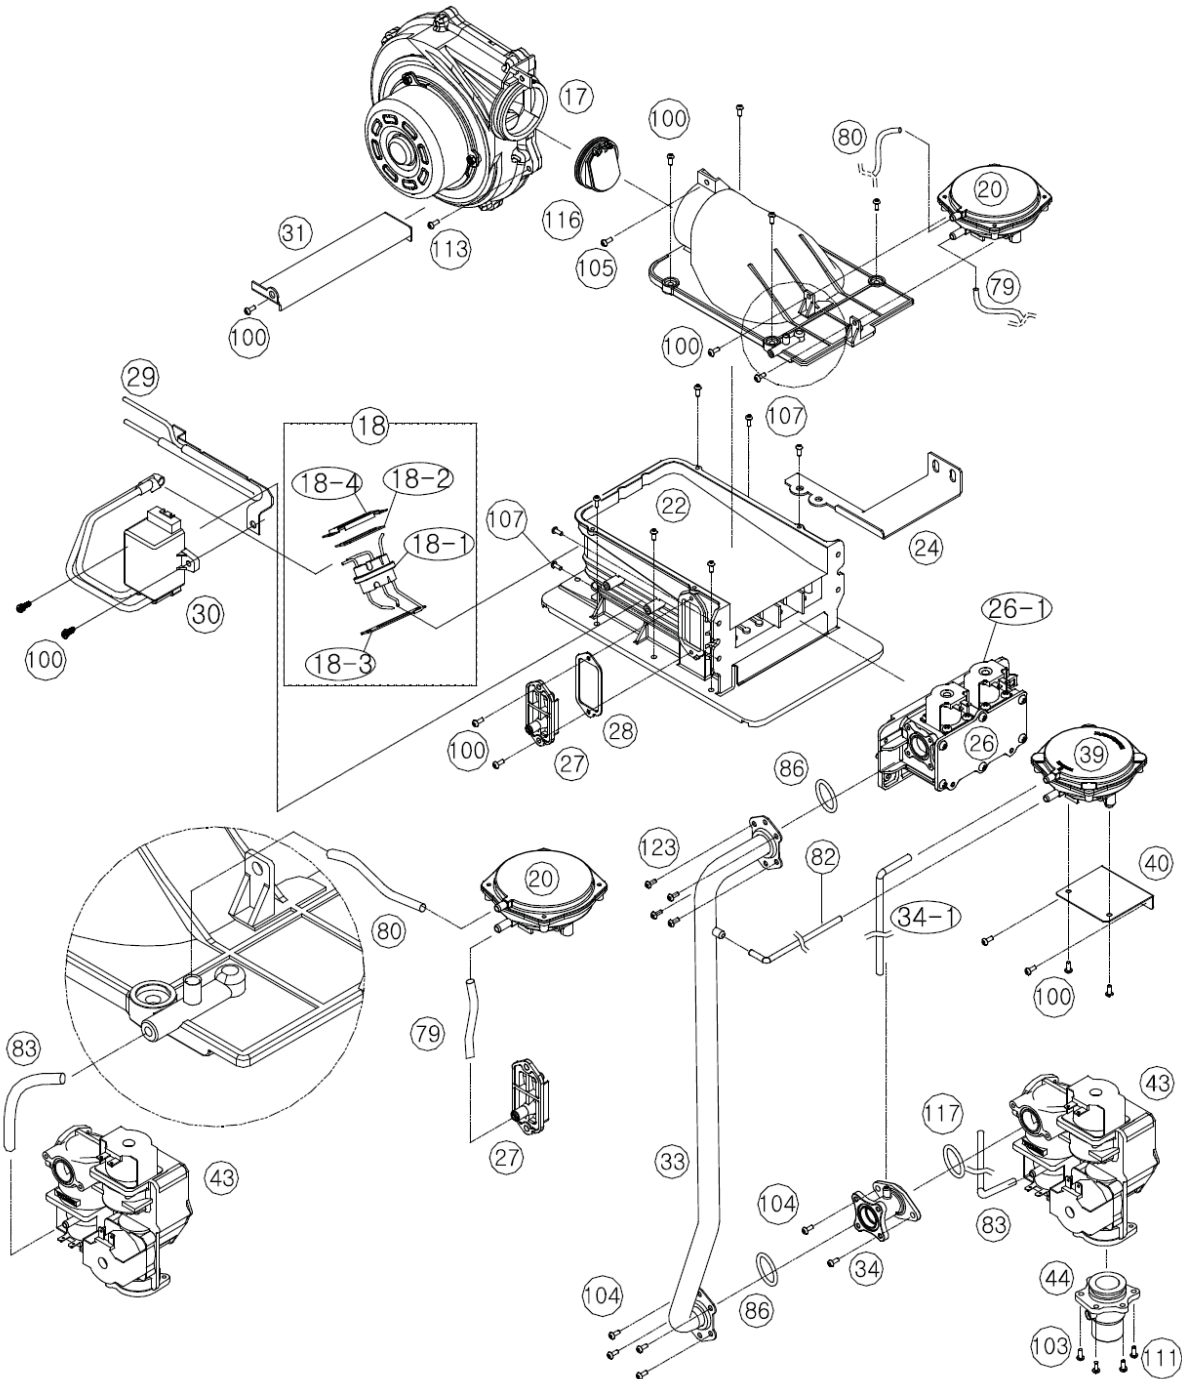

9.2. Burner Disassemble

NO	Description	Navien Part No.	Remark
17	Fan Motor	NAFA9GSFB002	
18	Flame rod ass'y	PH1603058D	NG
		PH1603059D	Propane
18-1	Flame rod	BH2501679A	NG
		BH2501680A	Propane
18-2	Flame rod packing A	BH2405054A	
18-3	Flame rod packing B	BH2405051A	
18-4	Flame rod bracket	BH2501681A	
20	Air Pressure Sensor	NASS9EX00009	
22	Burner	PABNCN30KDBN_004	180 NG
		PABCR180ABN_003	180 Propane
		PABNCW48KDBN_003	210/240 NG
		PABCR210/240ABN_003	210/240 Propane
24	Burner Bracket (L)	BH2501444C	
26	Manifold	PABCR180AMF_001	180 NG
		PABNR/NP180AMF_001	180 Propane
		PABCC210AMF_001	210/240 NG
		PABCC210AMF_002	210/240 Propane
26-1	Solenoid valve	PH0905028A	
27	APS venturi	BH2501413A	
28	APS venturi packing	BH2405031A	
29	Thermal fuse	BH1419012A	180
		BH1419013A	210/240
30	Ignition transformer	BH1201045A	
31	Fan motor bracket	BH2501605A	180
		BH2501604A	210/240
33	Gas Pipe	BH2546020A	180NG
		BH2546024A	180 Propane
		BH2546021A	210/240 NG
		BH2546025A	210/240 Propane
34	GPS venturi	BH2507663A	180NG
		BH2507733A	180 Propane
		BH2507664A	210/240 NG
		BH2507732A	210/240 Propane
34-1	GPS venturi tube	BH2203002A	
39	Gas pressure sensor	NASS9EXGPS01	
40	GPS bracket	BH2507346A	
43	Main gas valve	BH0901018A	
44	Gas inlet adapter	BH2507714A