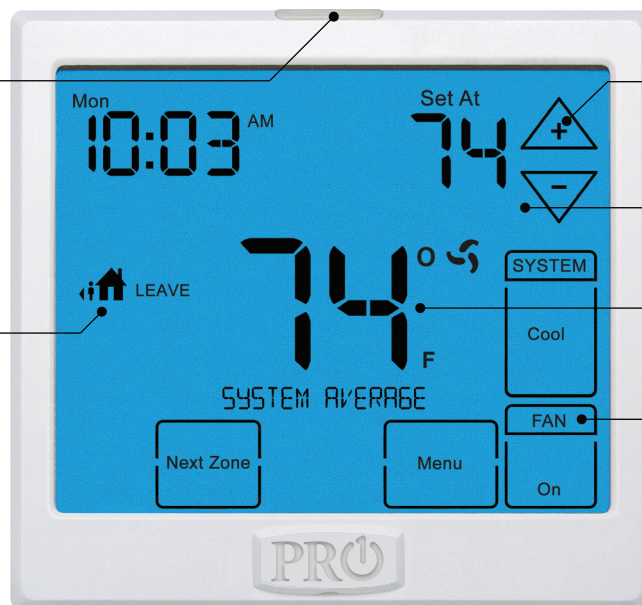

900 Family

T900 Family of Thermostats

The 900 family offers sophisticated styling, advanced technology and an easy-to-see touchscreen

Light key on the top makes it easy to check the status without ever changing settings

Intuitive wake, leave, return, sleep programming icons

7 day, 5/1/1 or non programmable options

Intuitive set-point buttons

Extra large blue backlight screen

Very large numbers in a bright easy-to-read display

Programmable fan Touchscreen

Our Best Thermostat

V. 1517