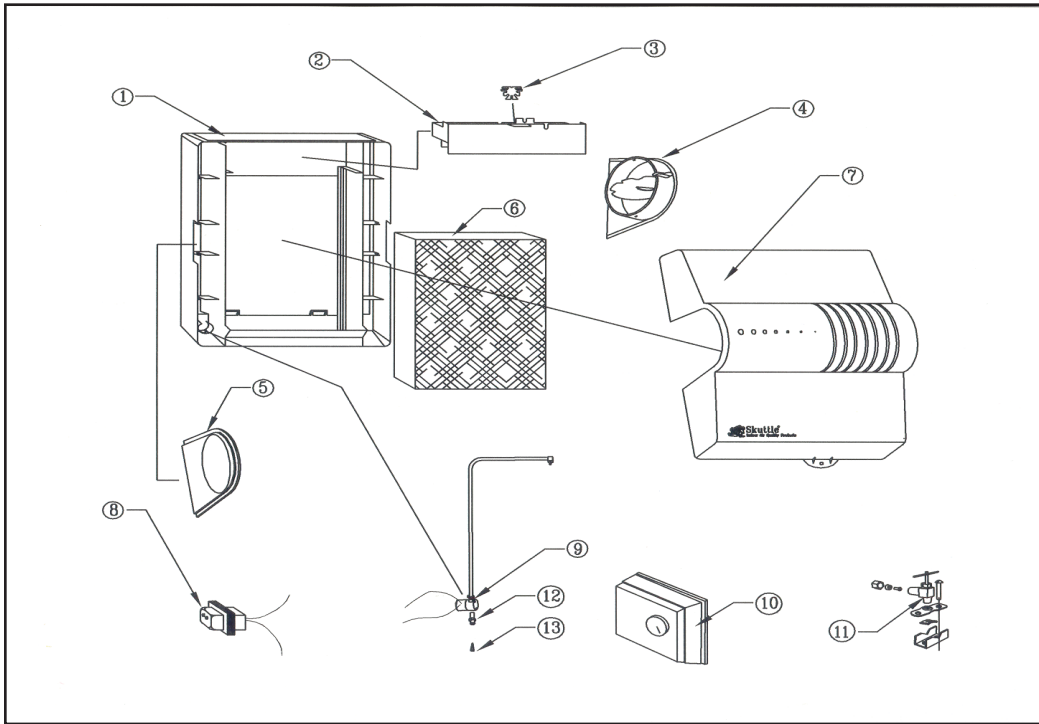

Skuttle®
Indoor Air Quality Products

To Order Genuine Skuttle Parts
888-SKUTTLE (758-8853) • 740-373-9169
www.skuttleparts.com

Model 2000 and 2100 Replacement Parts

Key	Part Number	Description
1	000-1730-094	Mounting Base
2	000-0602-055	Drip Tray
3	000-1317-091	Wick
4	A00-1730-124	Side piece with Damper Assembly
5	000-1730-089	Solid Side Piece
6	A04-1725-052	Replacement Media with Wick
7	A00-0641-171	Cover (Includes Label, Screw, & Retaining Washer)
8	000-0814-008	Transformer 24V, 10VA, 120V Primary
9	A01-0814-148	24 Volt Solenoid (Universal Kit)
10	SK0-0055-001	Humidistat Assembly for 2000
10	SEH-7100-000	Automatic Humidistat for 2100
11	A00-1128-005	Saddle Valve
12	000-1106-037	Orifice & Filter Fitting, Includes Filter (Key #13) Compression Nut and Ferrule
13	000-1319-051	Inline Filter
Not Shown	K00-2000-000	Small Parts Kit (Cover Screw & Retainer, Water Feed Tube, 90° Brass Elbow, Elbow Retainer & Screw)