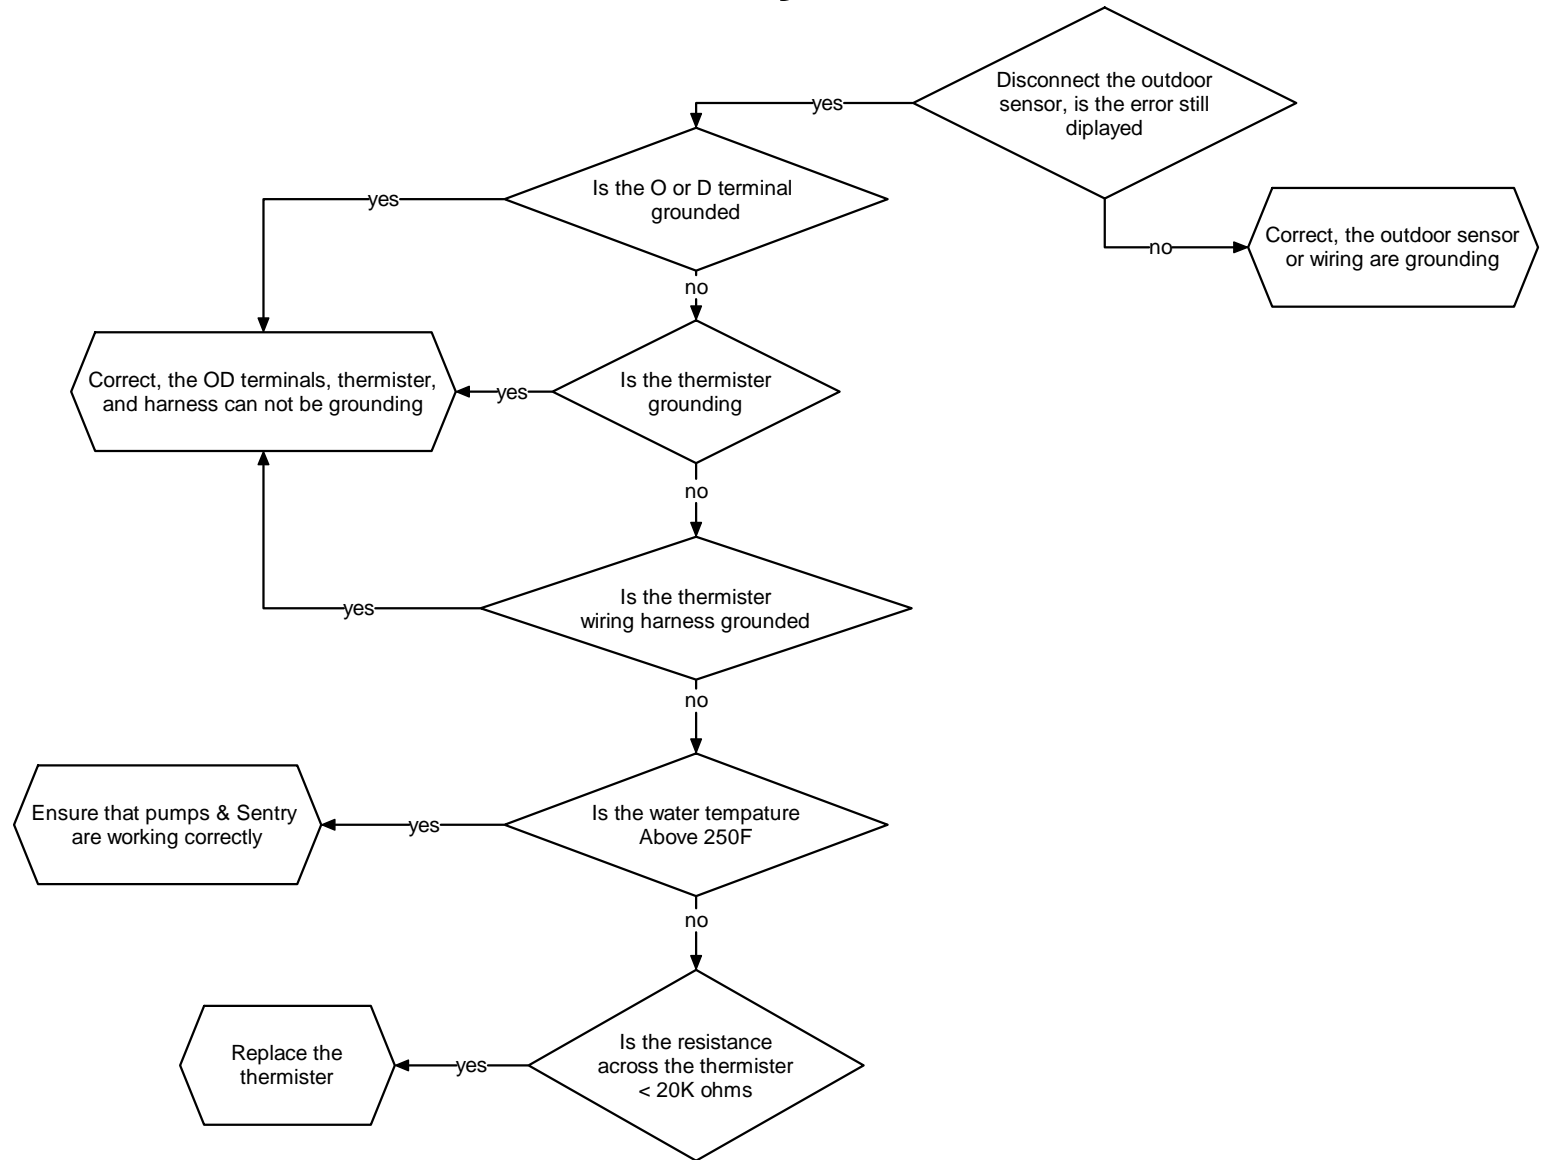

Model : Trinity
Version: Ti
Sentry : T2.0

ER1 & ER2 Sentry