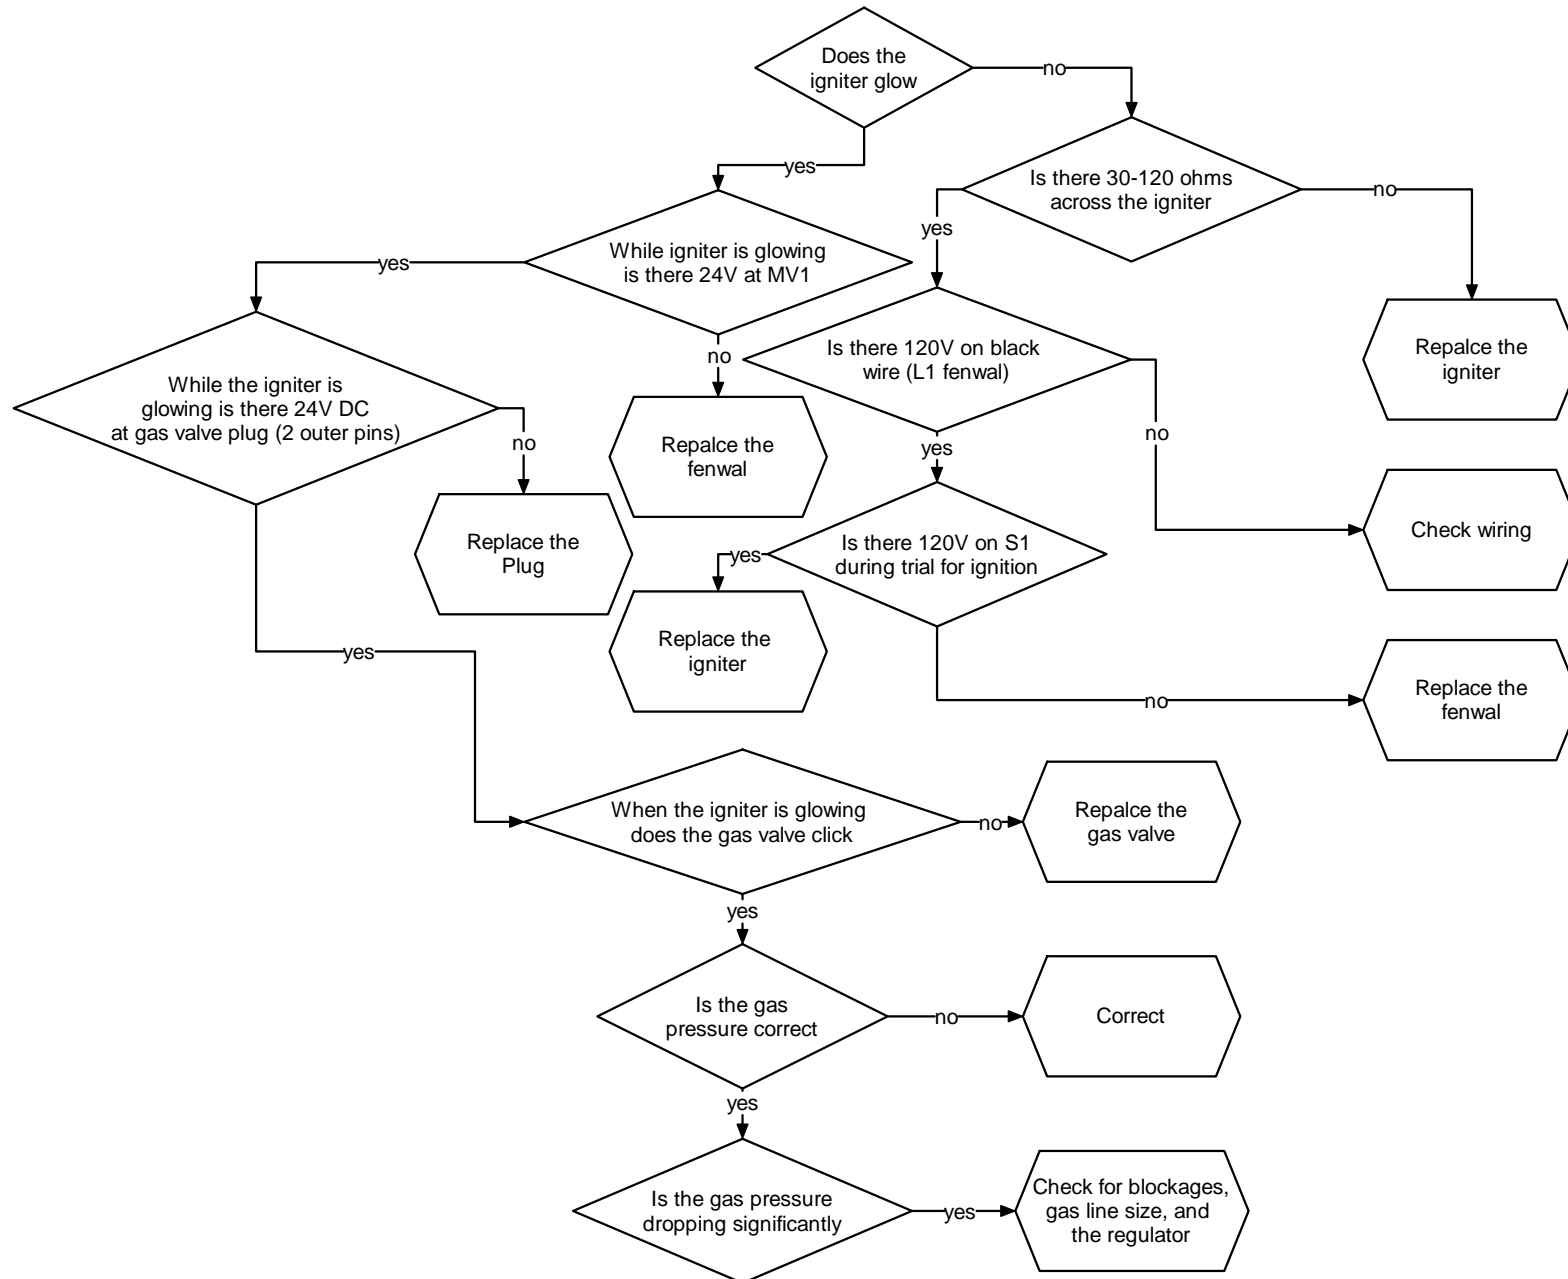

Model : Trinity
Version: Ti
Sentry : T2.0

Fenwal 3 Flash Error B

Ignition Lockout