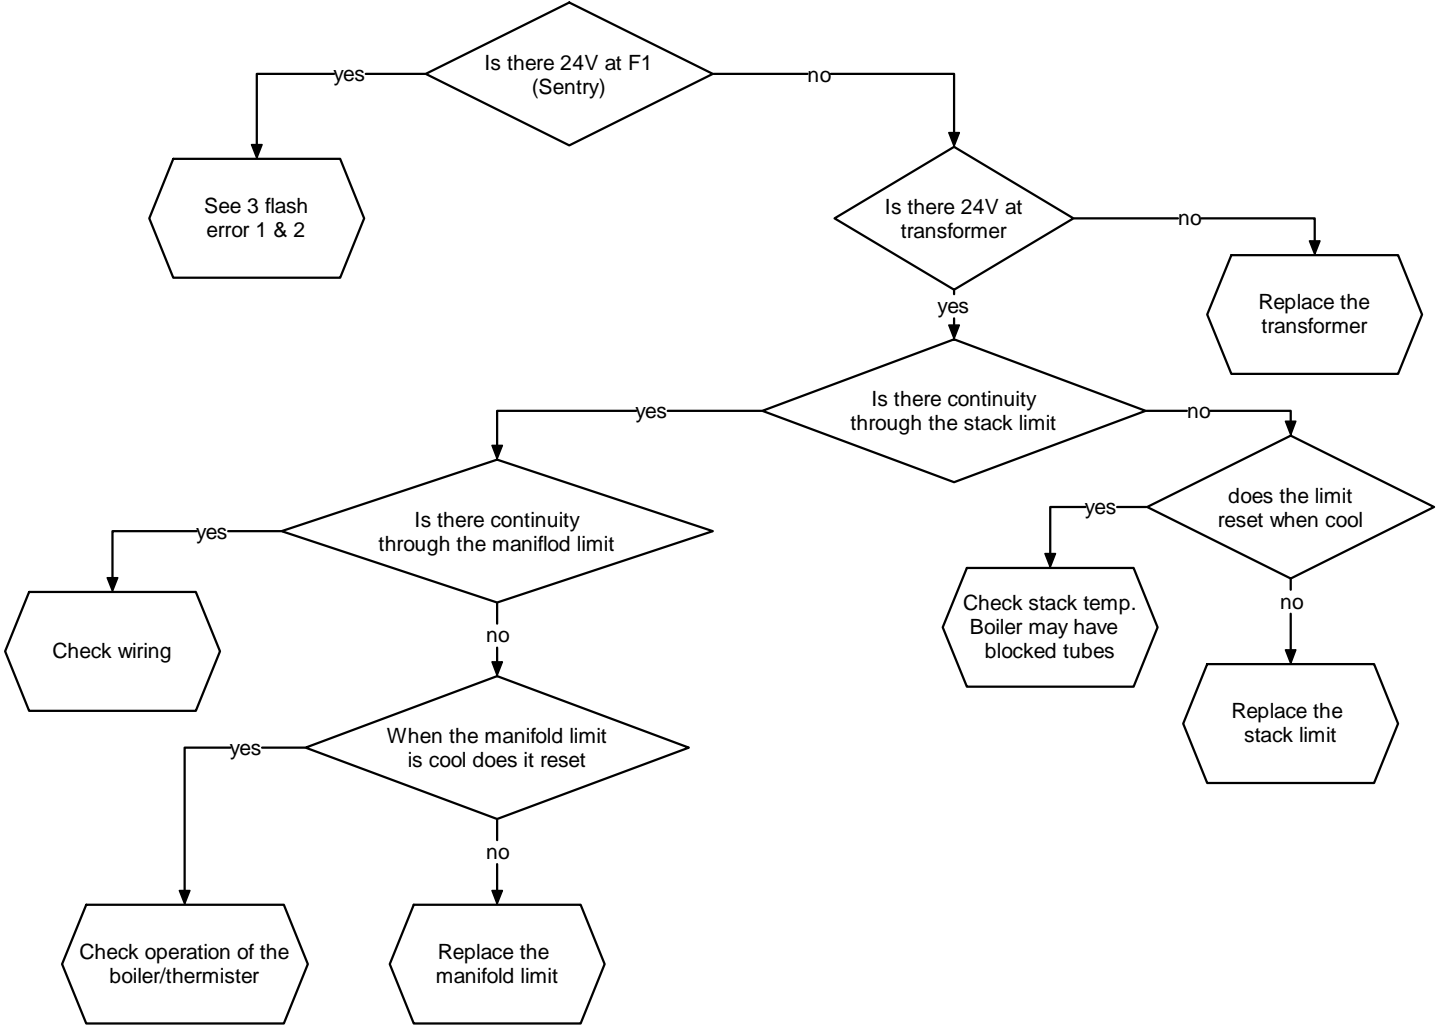

ER6 on Sentry

Model : Trinity
Version: Ti
Sentry : T2.0