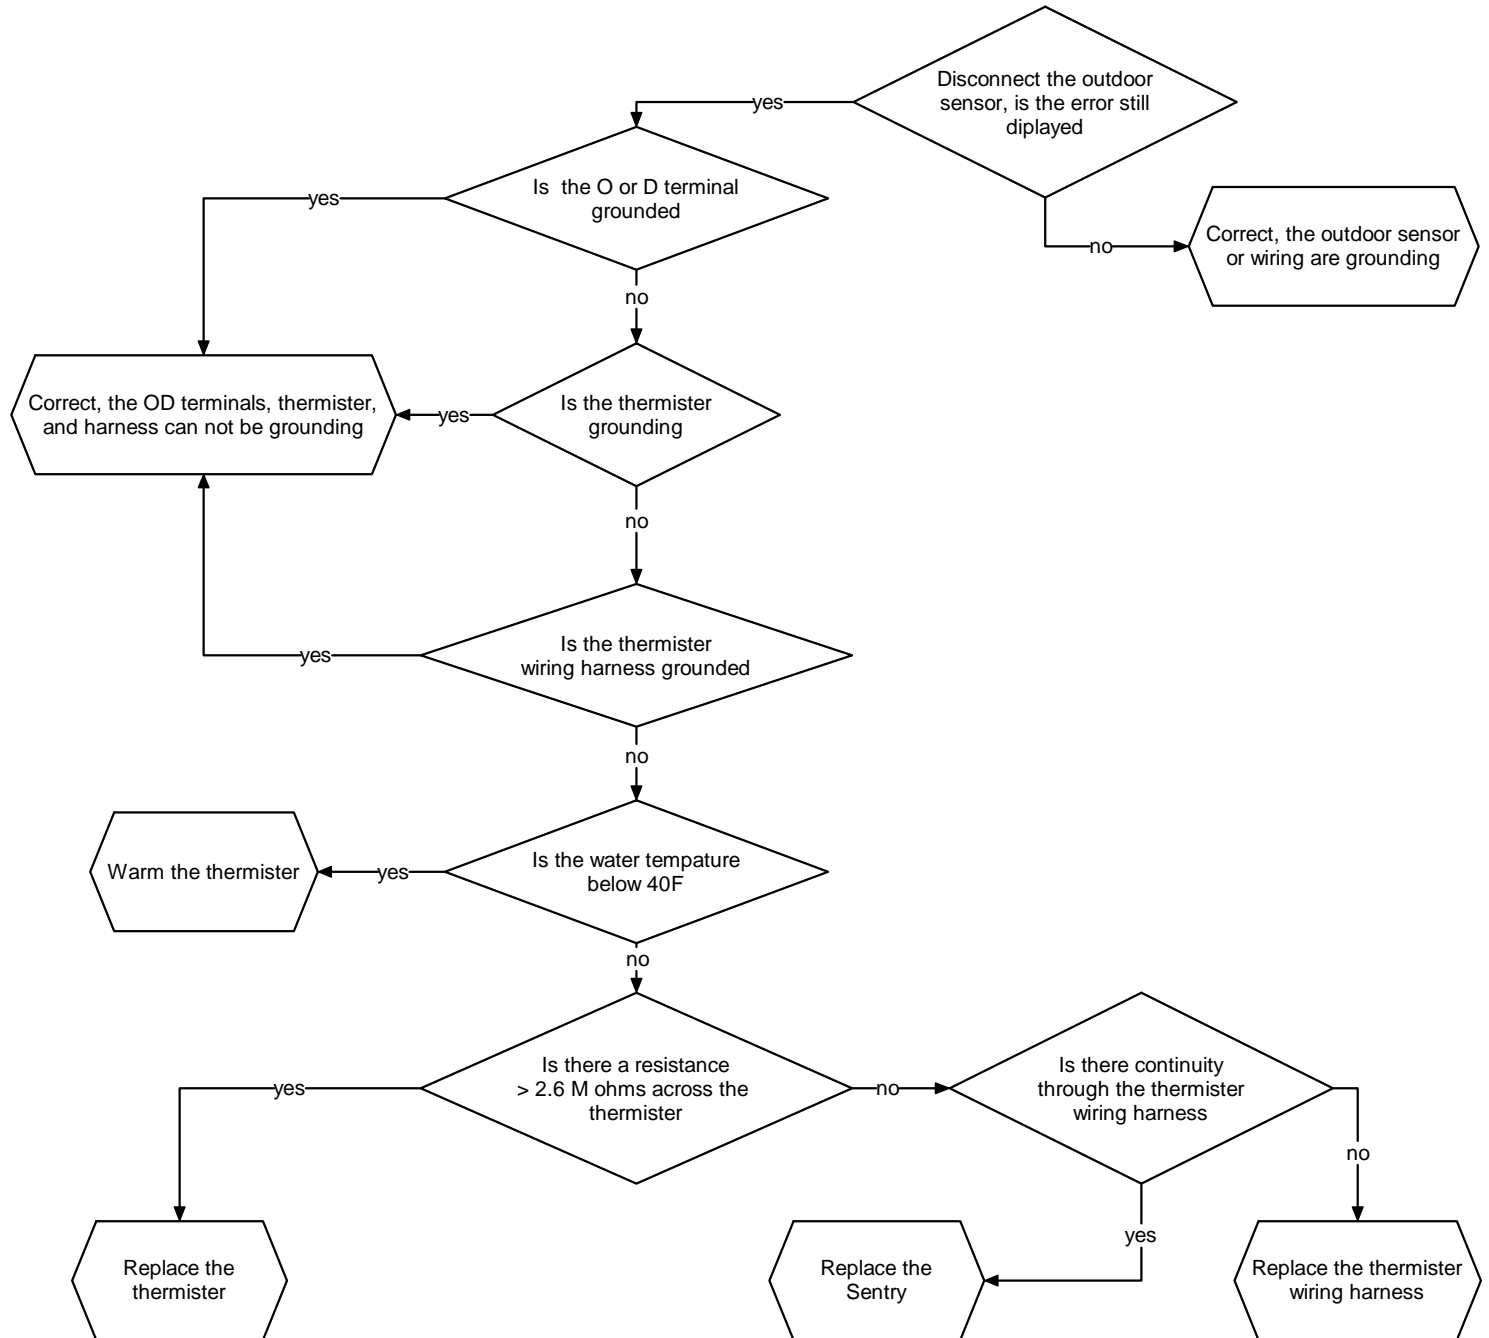

Model : Trinity
Version: Ti
Sentry : T2.0

ER3 on Sentry