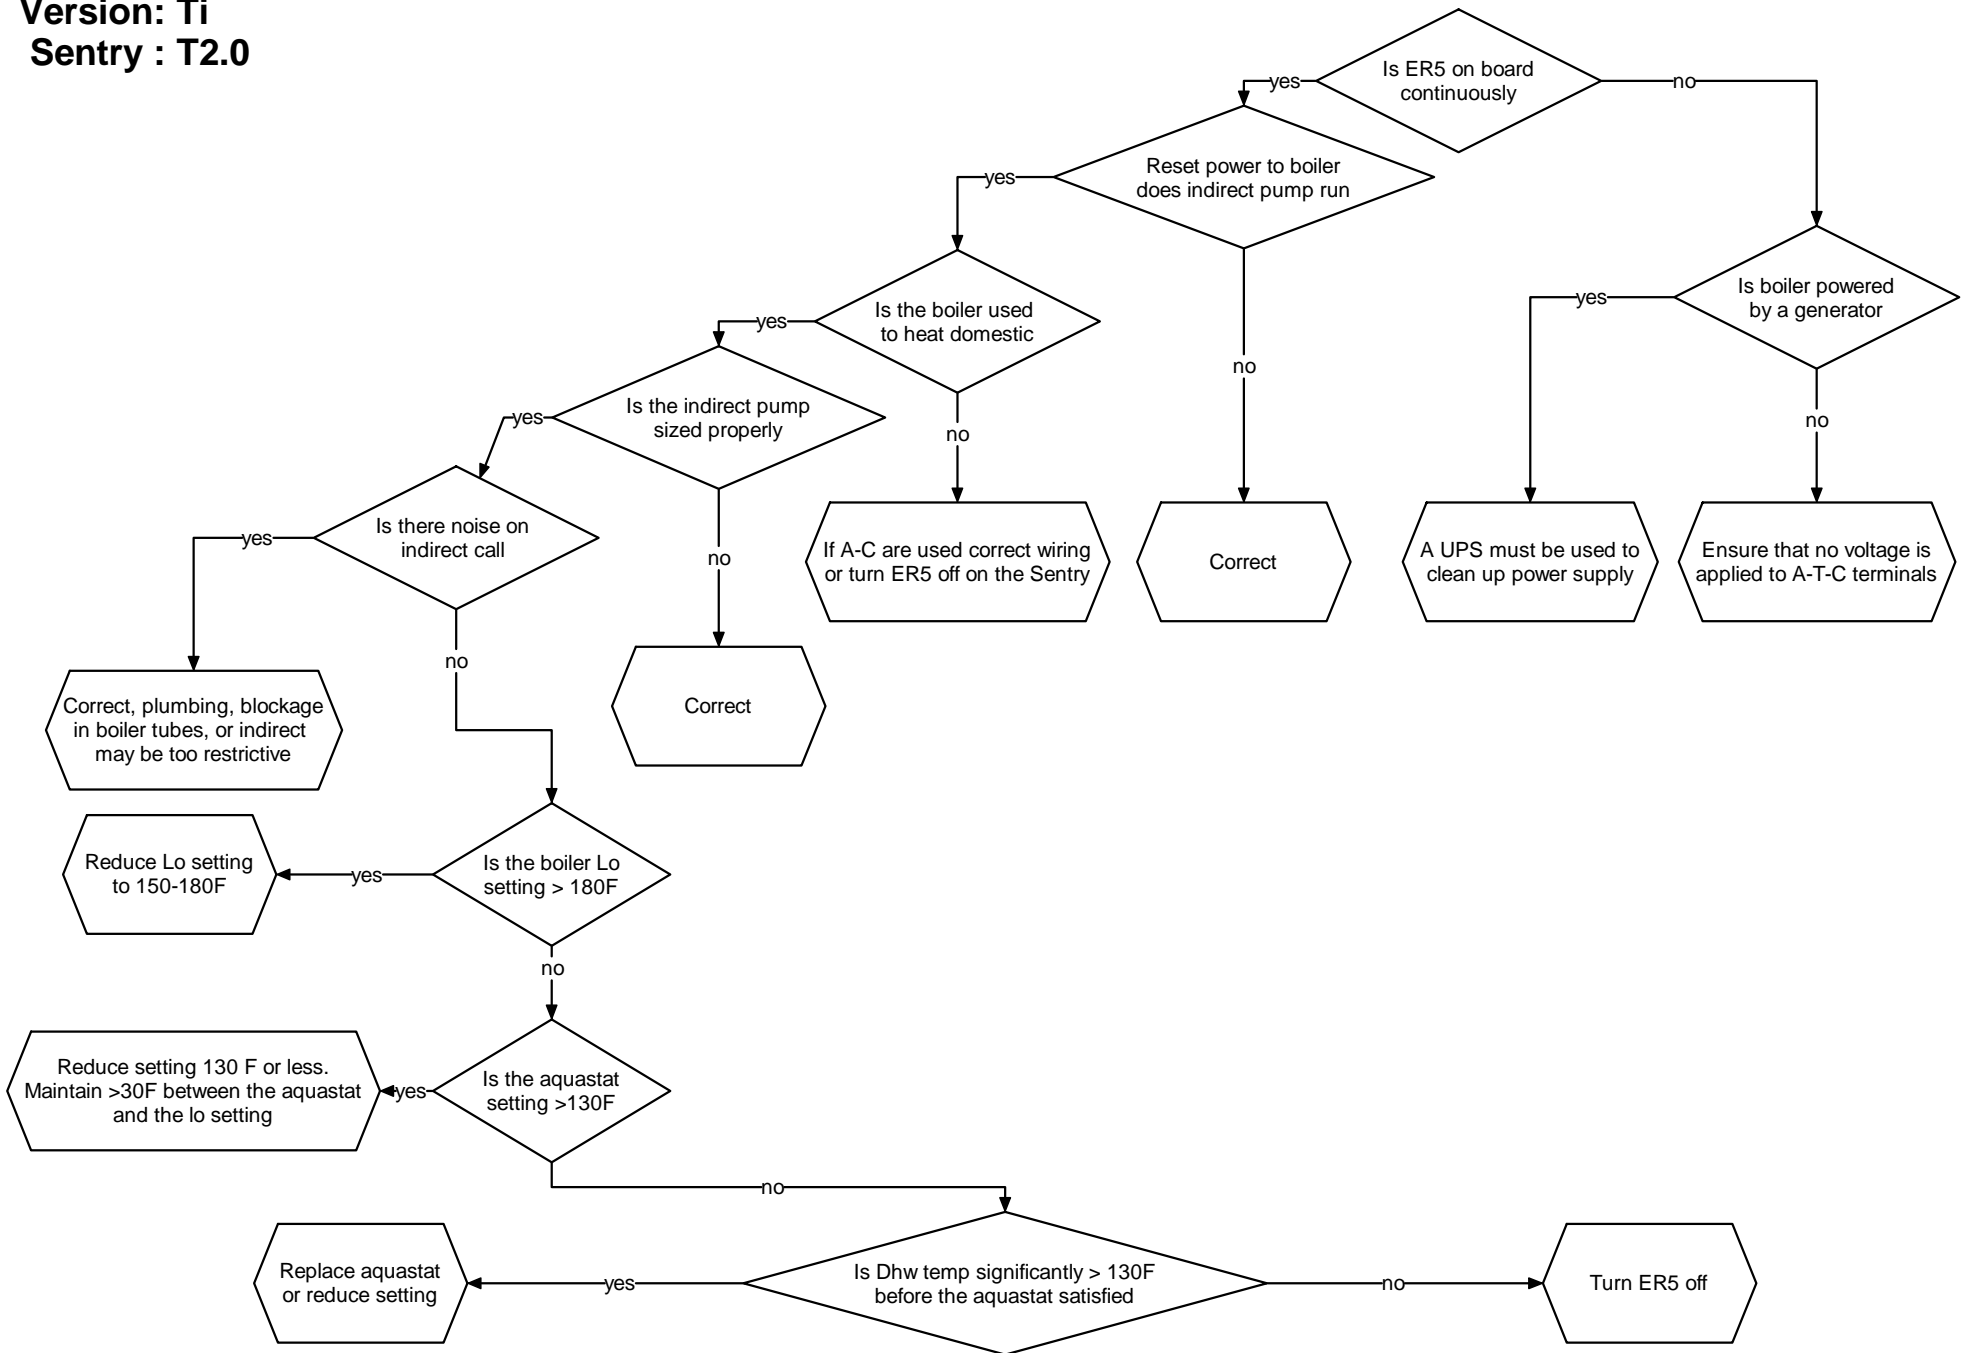

Model : Trinity
Version: Ti
Sentry : T2.0

ER5 on Sentry