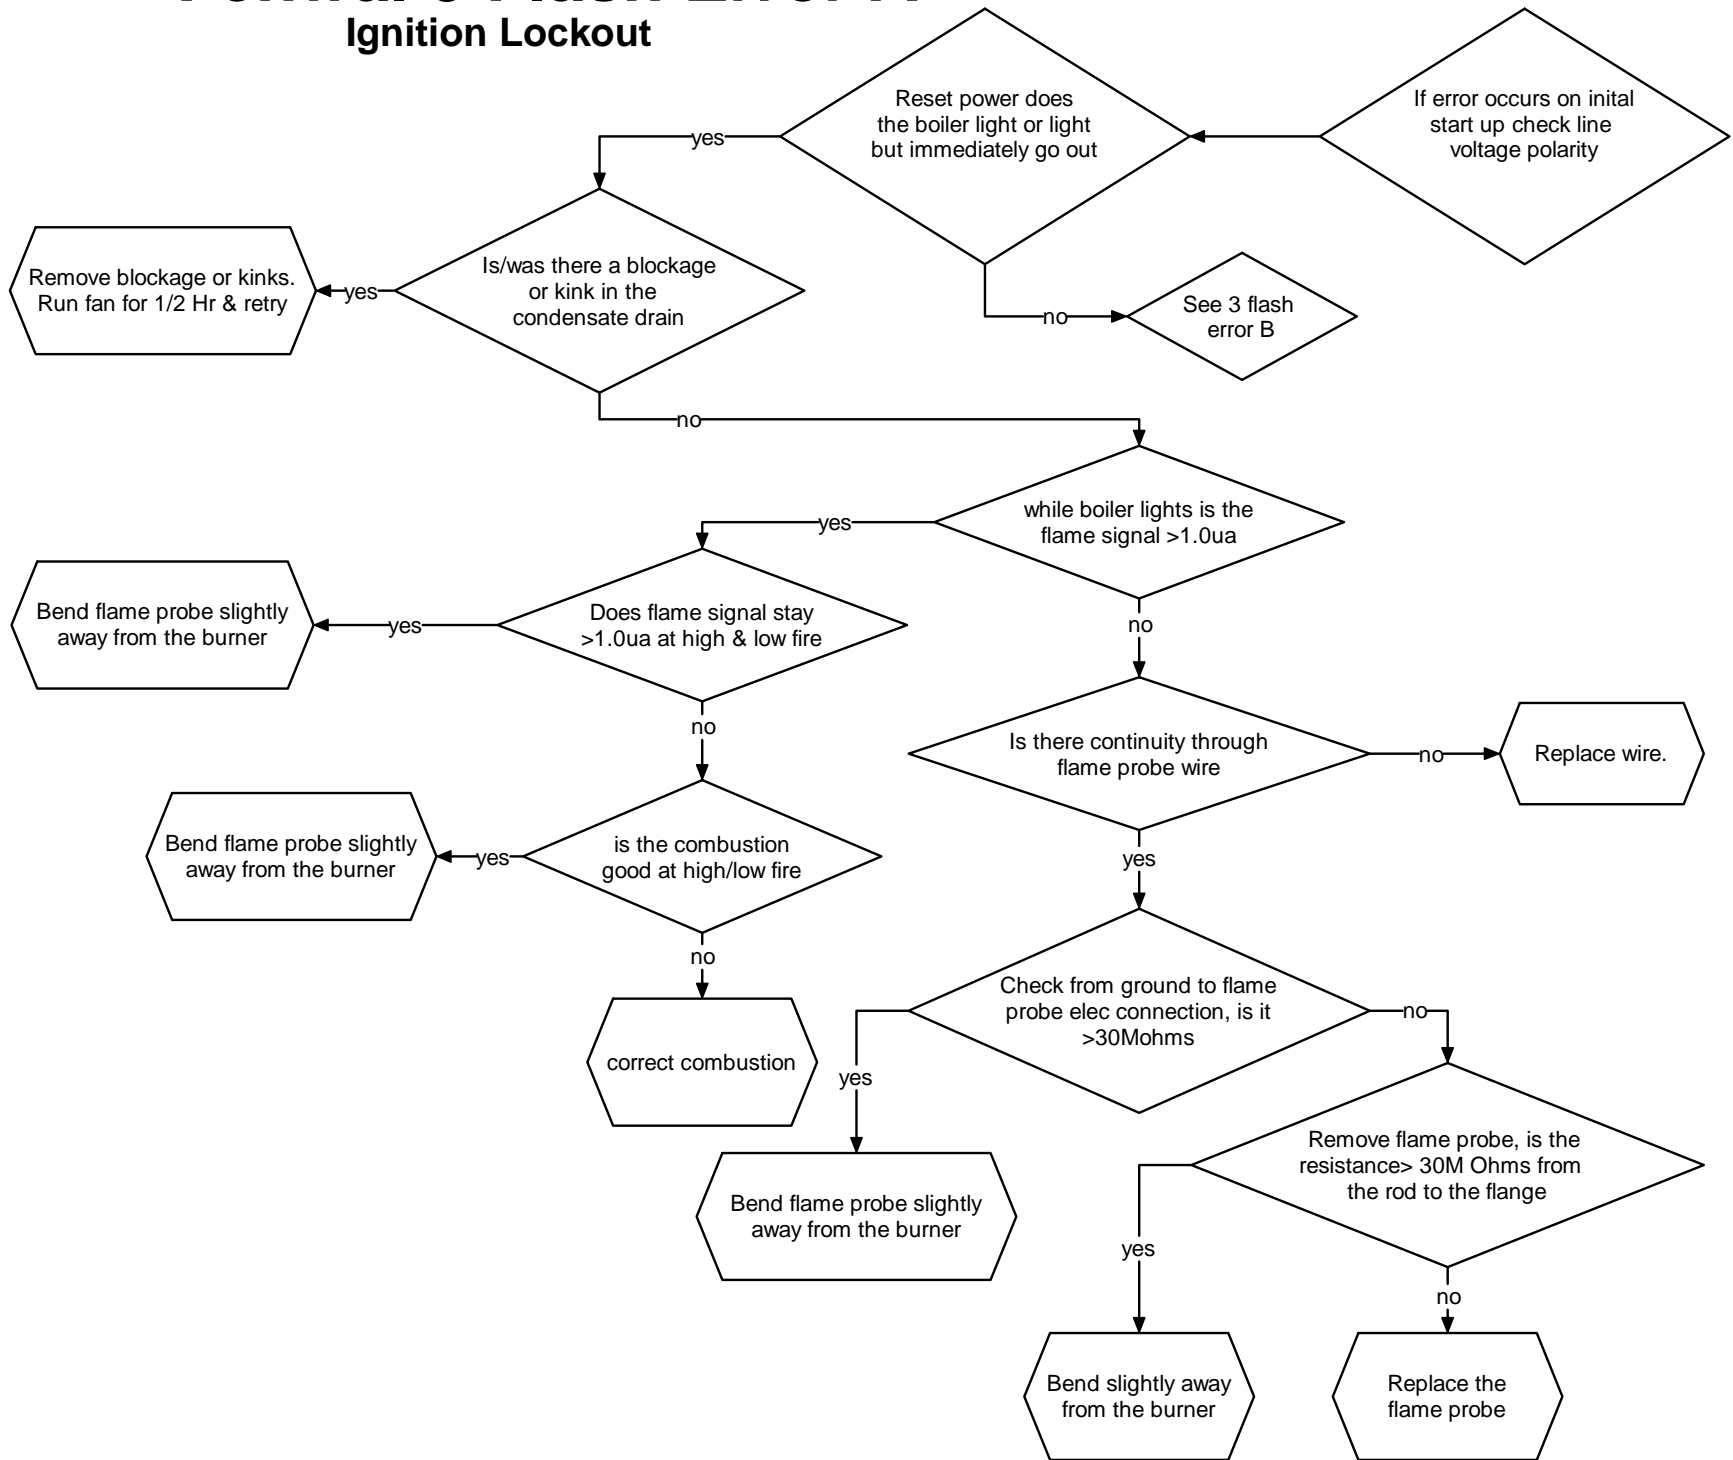

Model : Trinity
Version: Ti
Sentry : T2.0

Fenwal 3 Flash Error A

Ignition Lockout