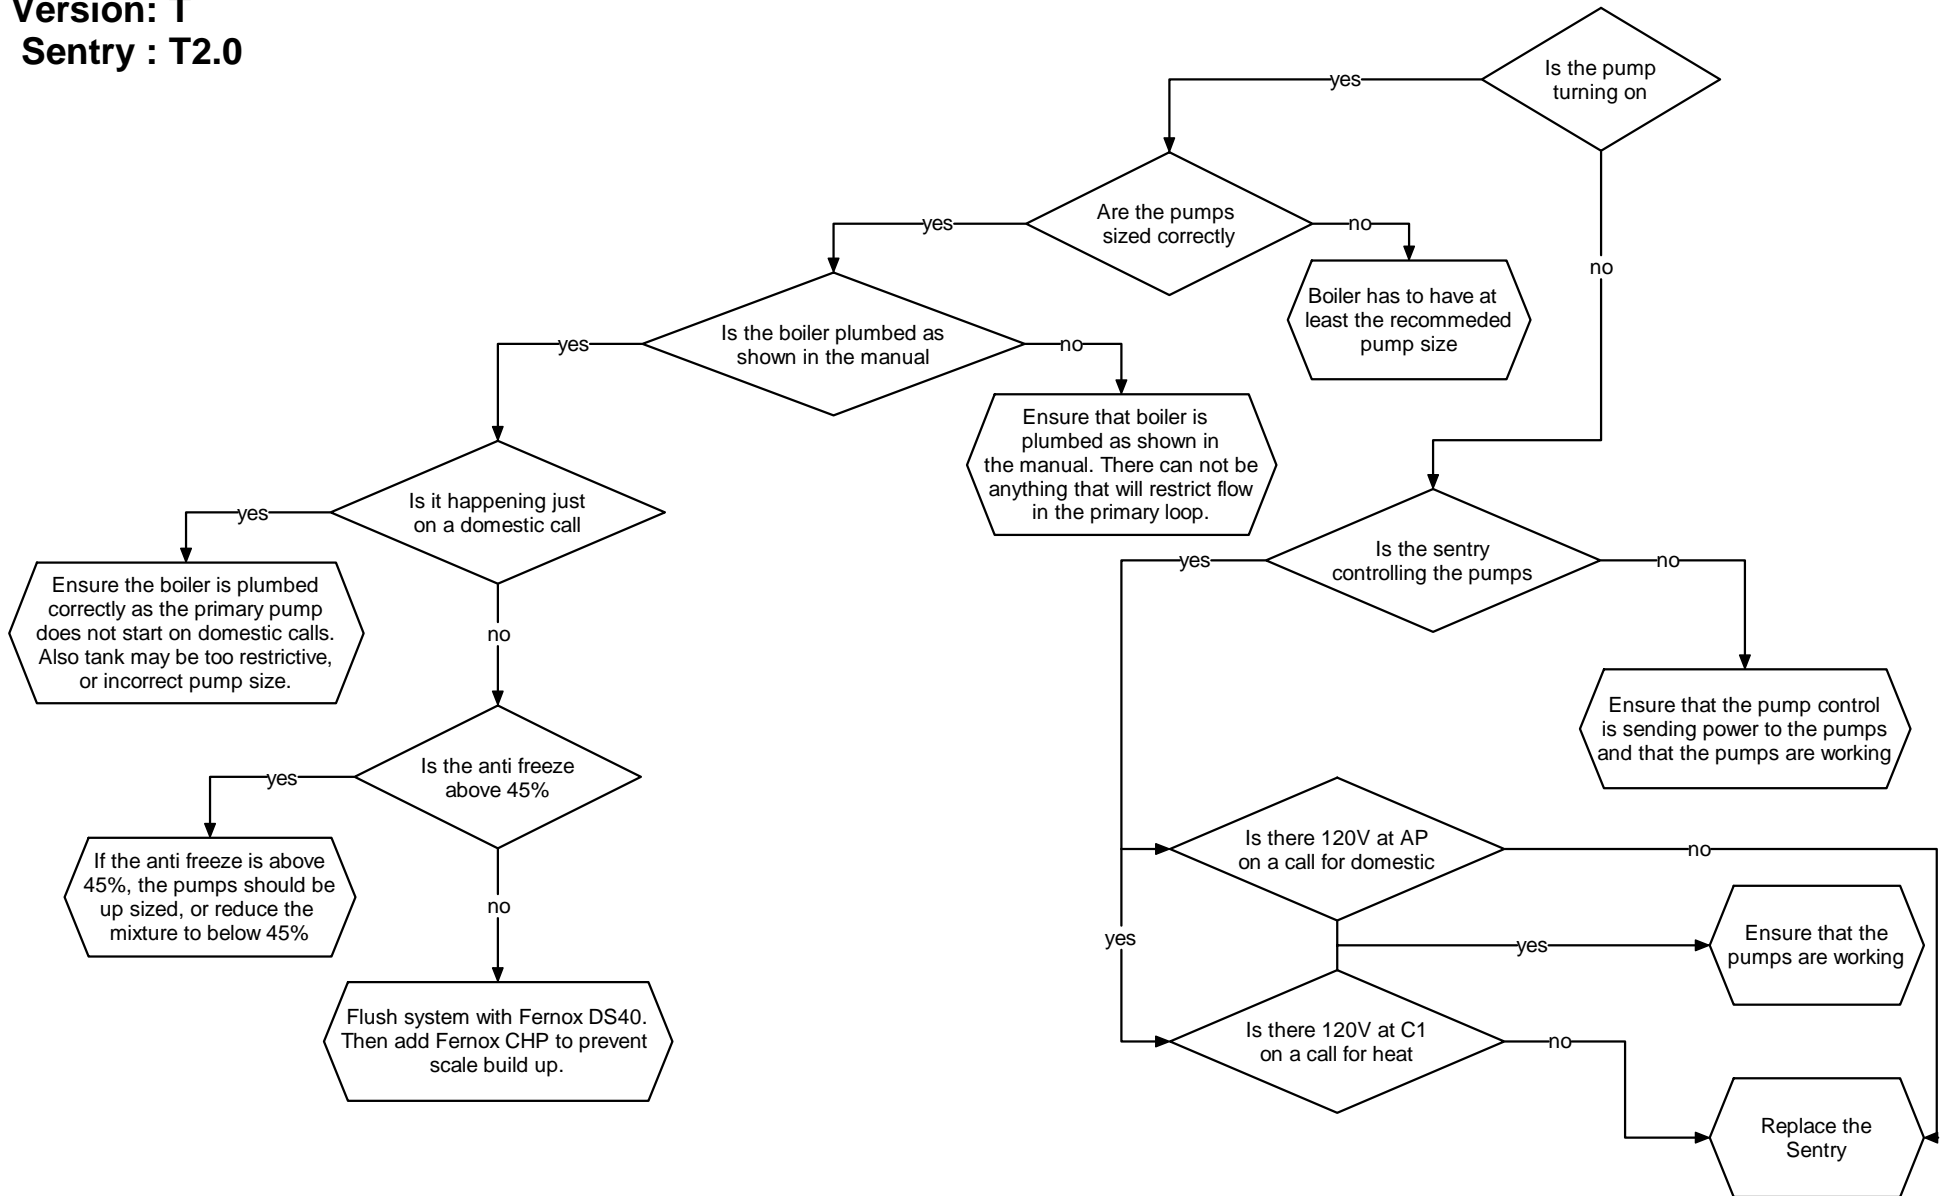

Model : Trinity
Version: T
Sentry : T2.0

Boiler Bangs Or Hisses