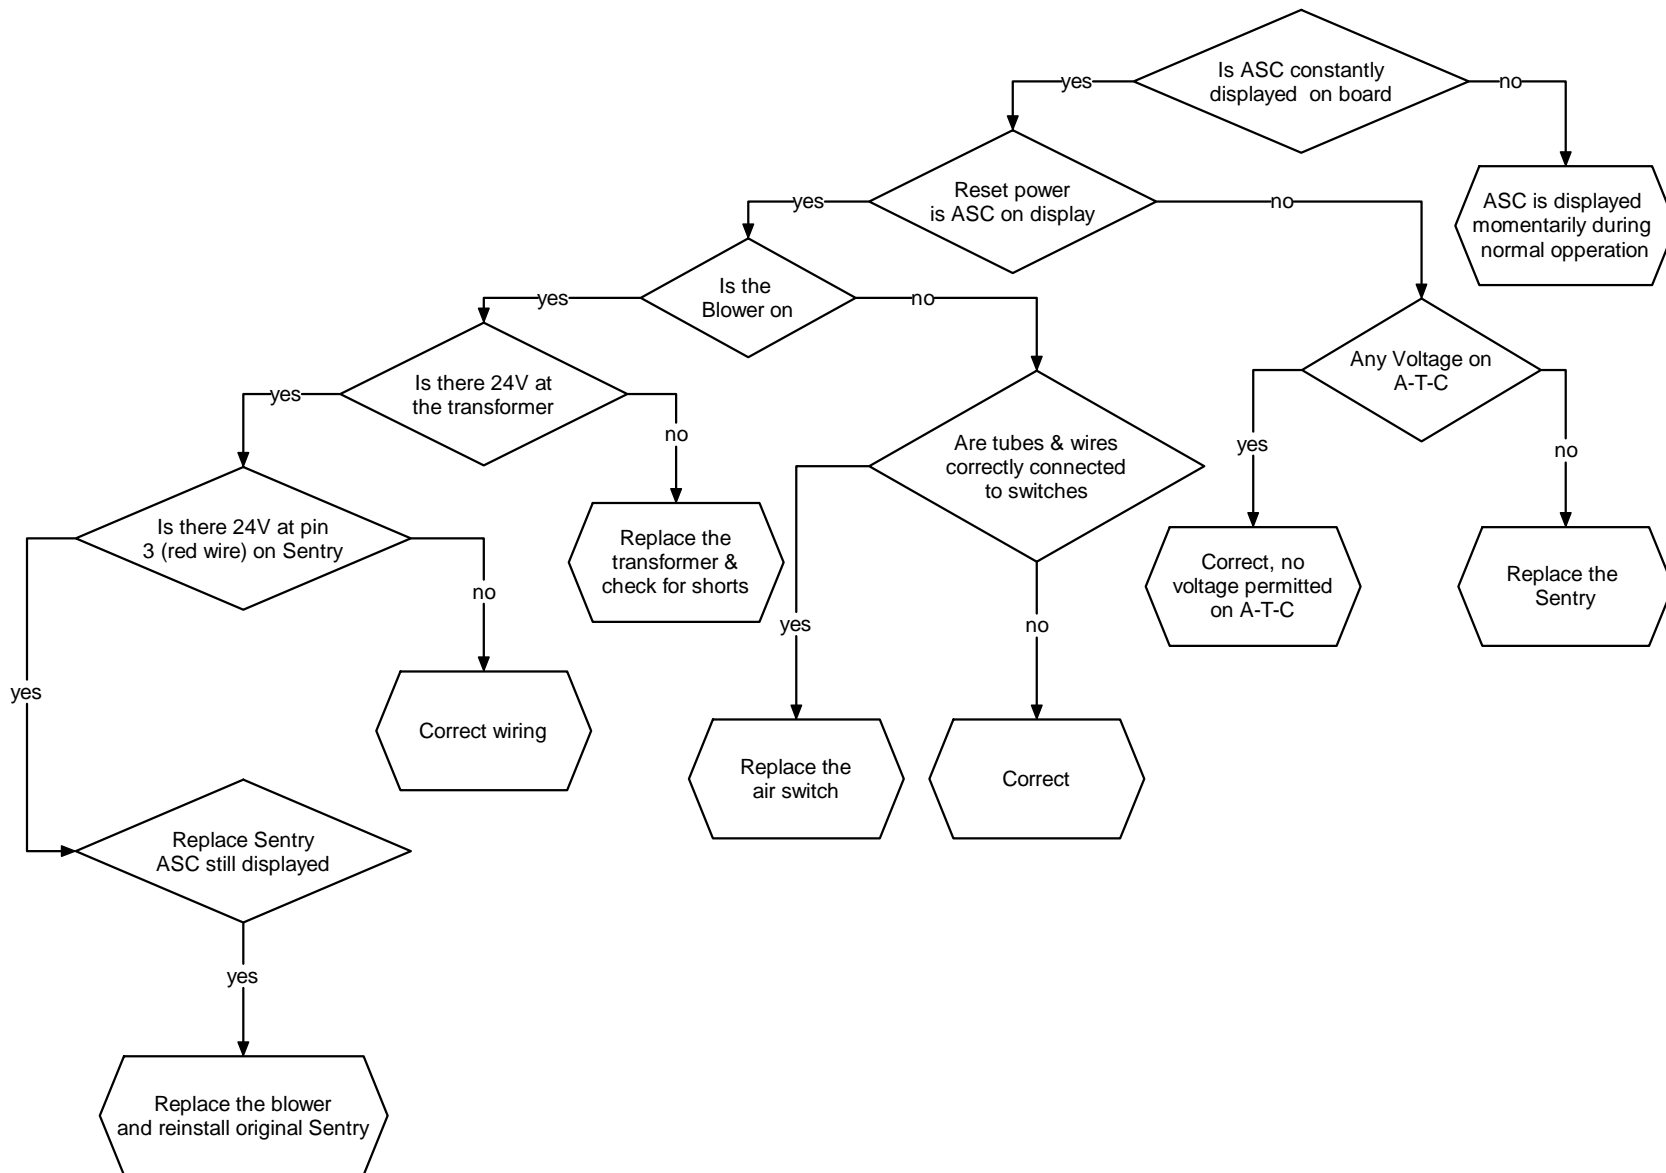

Model : Trinity
Version: Ti
Sentry : T2.0

ASC Error on Sentry