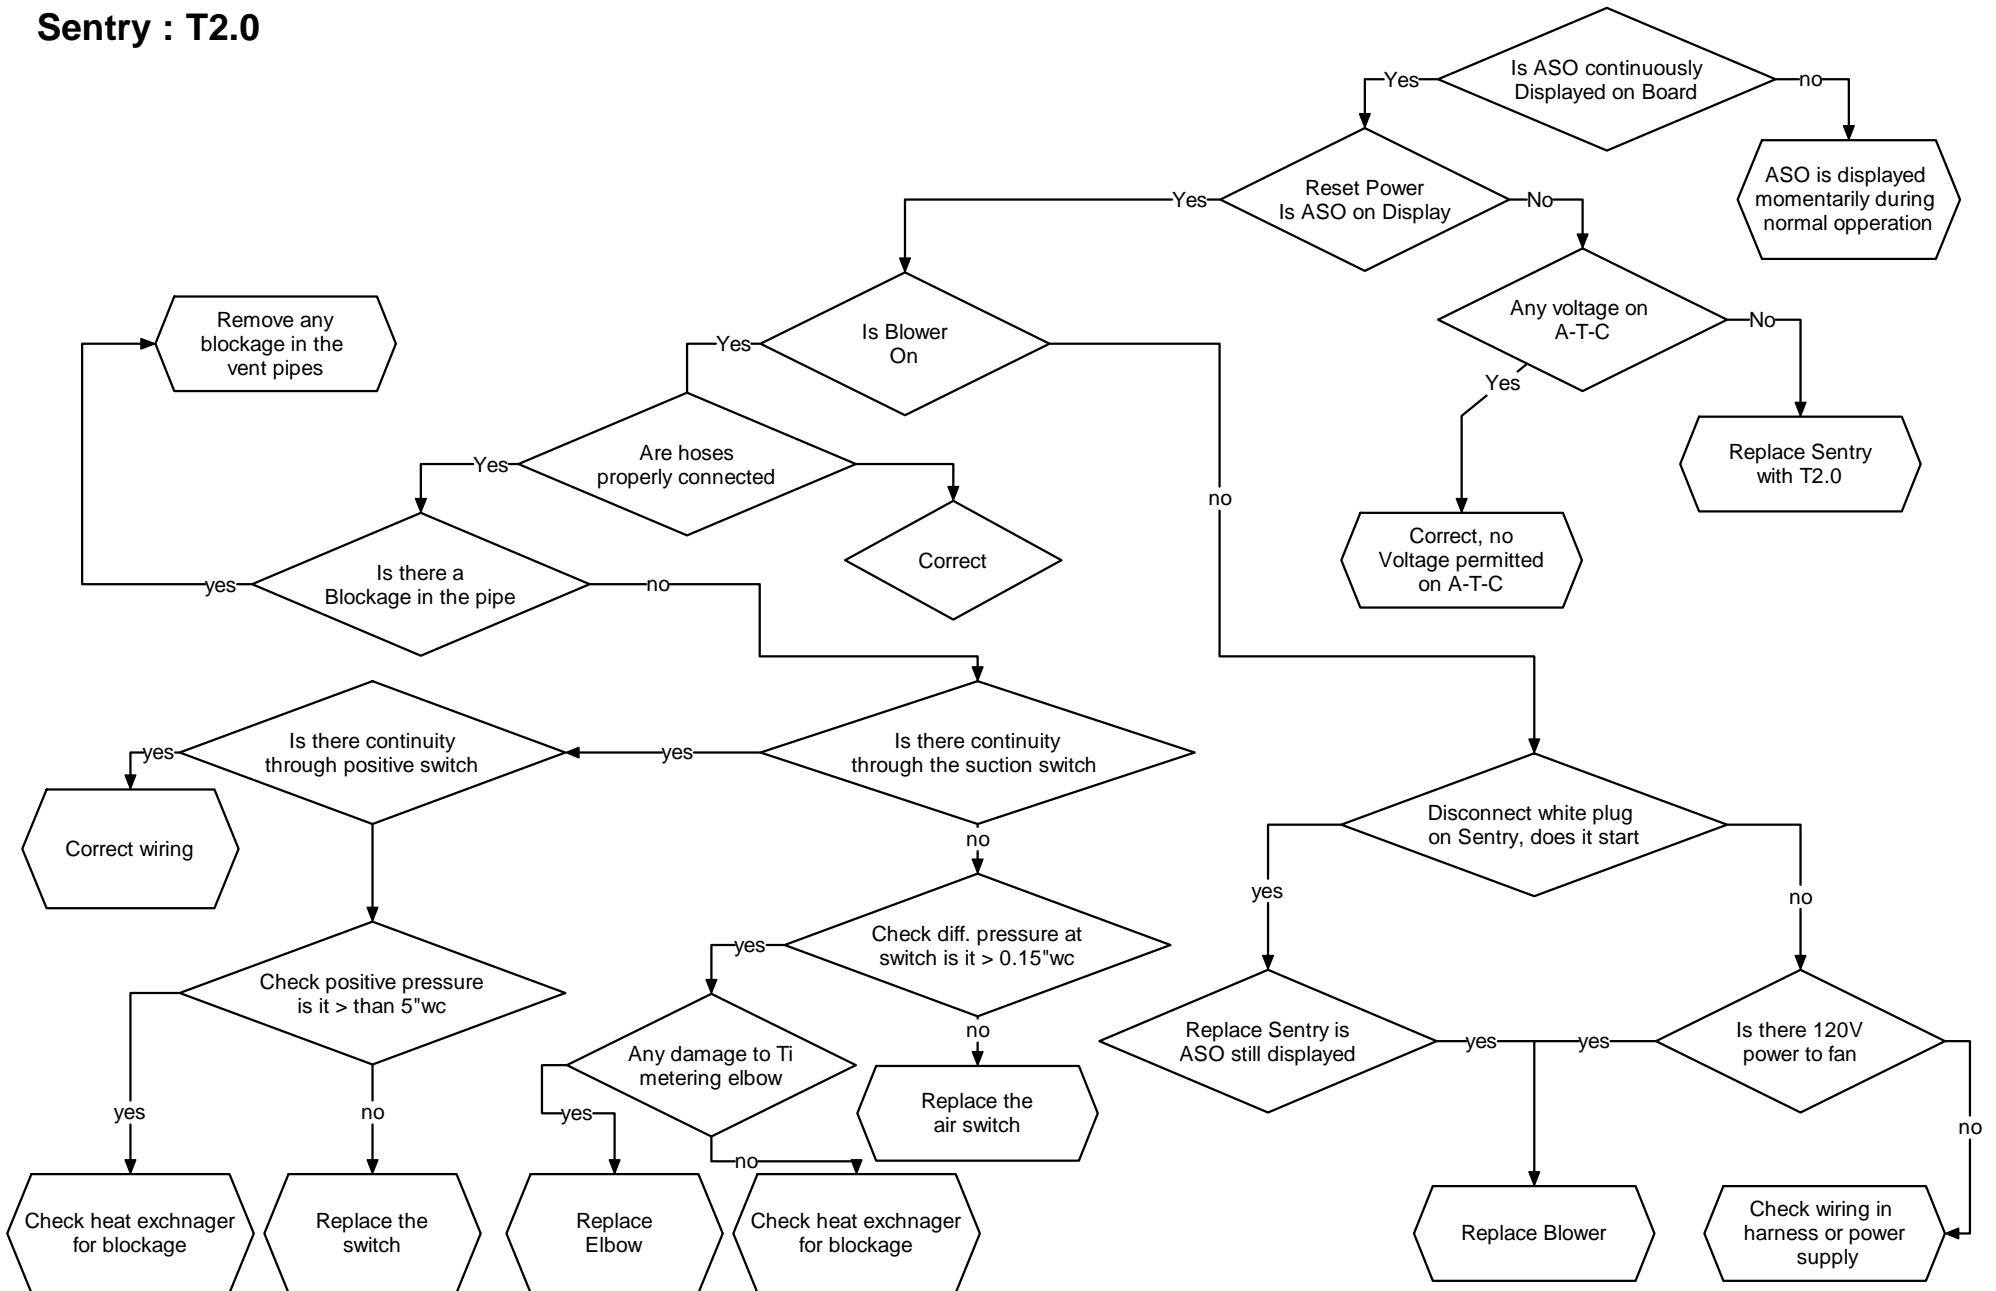

Model : Trinity
Version: Ti
Sentry : T2.0

ASO Error on Sentry