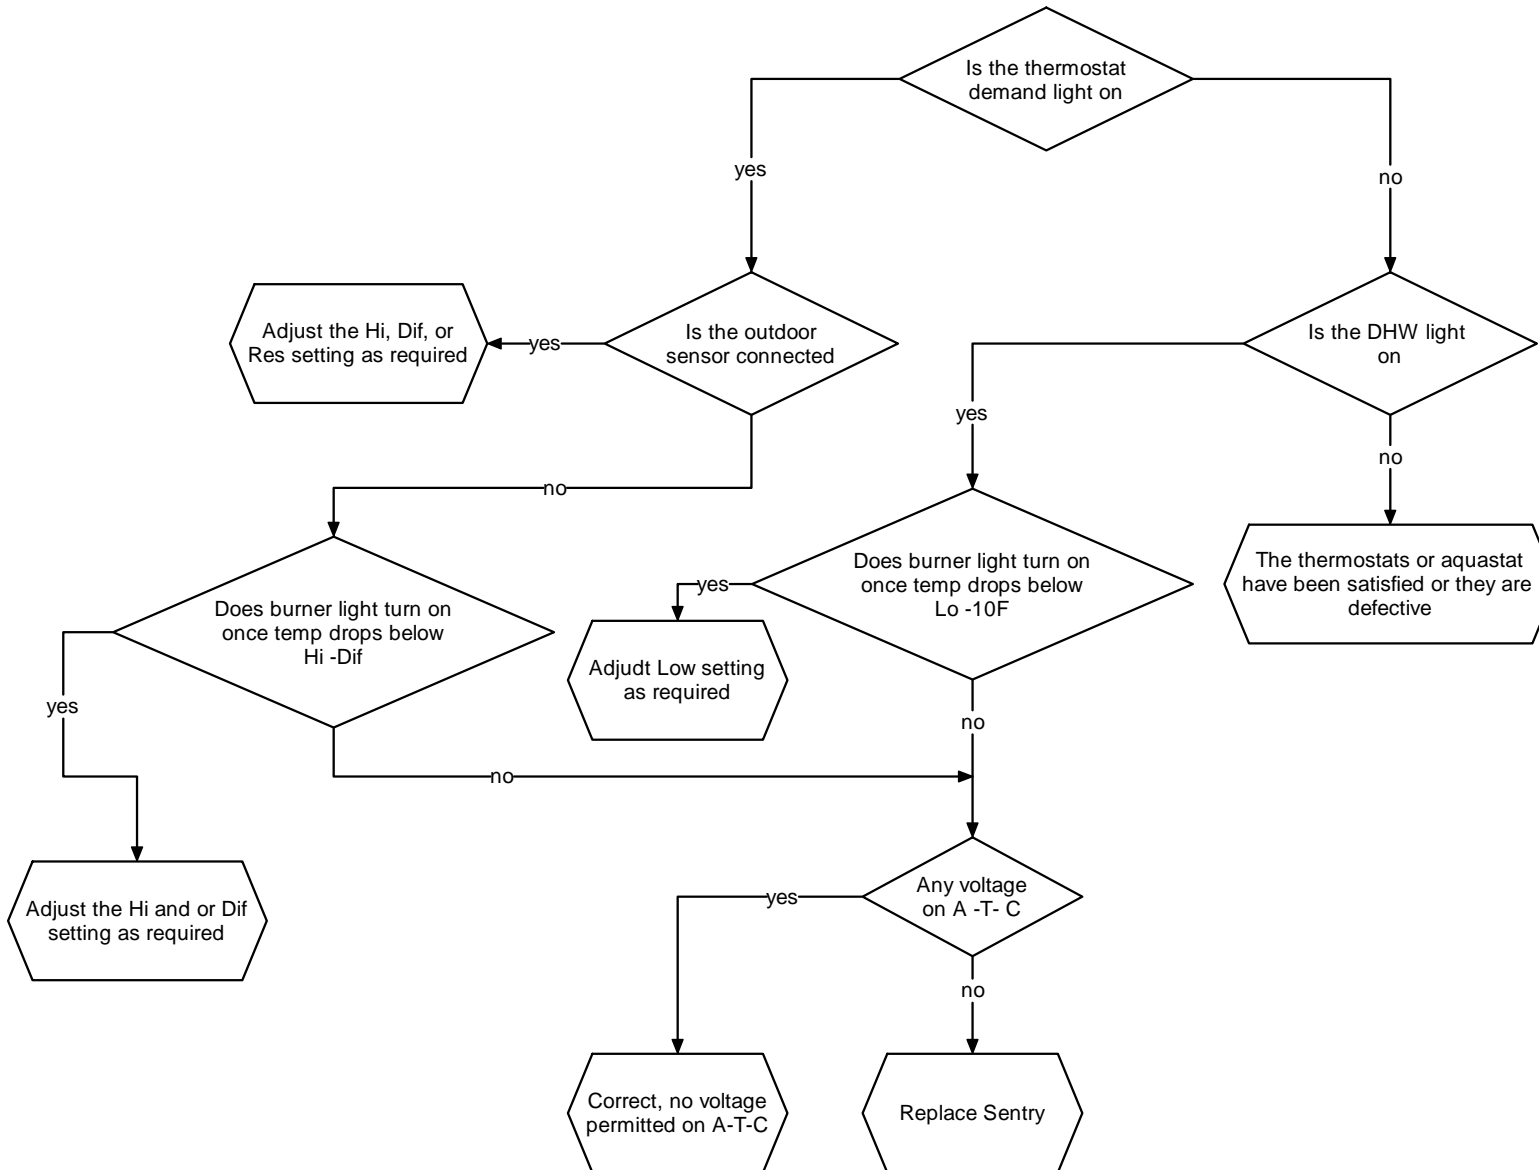

# Burner & Sentry LED off

Model : Trinity  
Version: Ti  
Sentry : T2.0