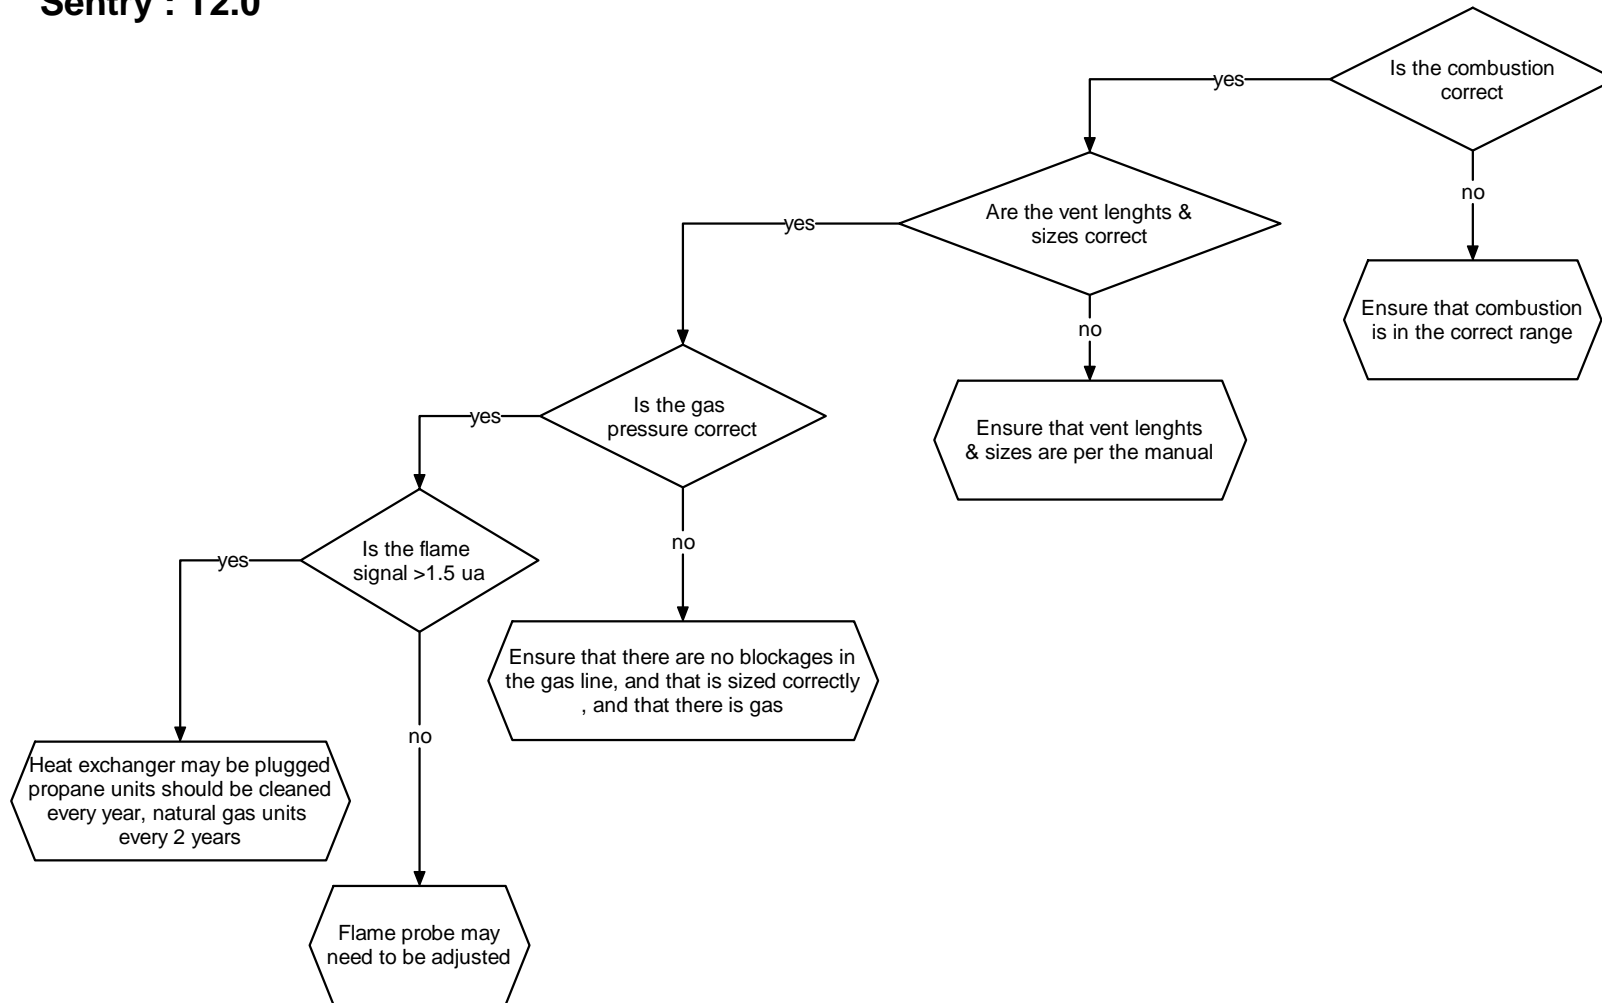

Model : Trinity
Version:Ti
Sentry : T2.0

Boiler lights rough